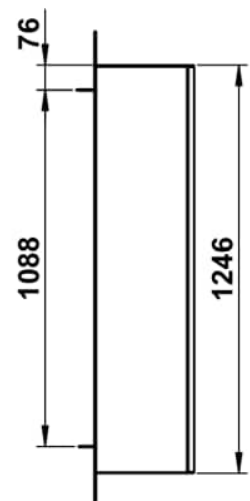

FOLIO

Tall cabinet 1250, 1 door, door hinge left, including fixing set, 4 glass shelves

DIMENSIONS

Length	300 mm
Width	303 mm
Height	1246 mm

COLOUR AND FINISH

■ 522 Moonstone, Silk-Matt Lacquer

Closing and opening system : Push to open

Door type : Hinged

Doors and drawers combination : 1 door

Furniture configuration : Doors

Installation type : Wall-hung

Internal shelves : 4

Net weight (kg) : 33.5

Shelf material : Glass

TECHNICAL DRAWINGS