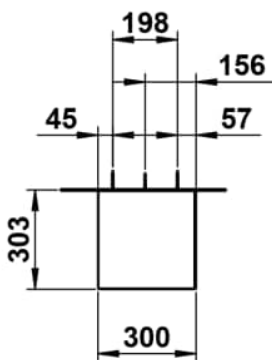

FOLIO

Tall cabinet 1250, 1 door, door hinge left, including fixing set, 4 glass shelves

DIMENSIONS

Length	300 mm
Width	303 mm
Height	1246 mm

COLOUR AND FINISH

■ 522 Moonstone, Silk-Matt Lacquer

Closing and opening system : Push to open

Door type : Hinged

Doors and drawers combination : 1 door

Furniture configuration : Doors

Installation type : Wall-hung

Internal shelves : 4

Net weight (kg) : 33.5

Shelf material : Glass

TECHNICAL DRAWINGS