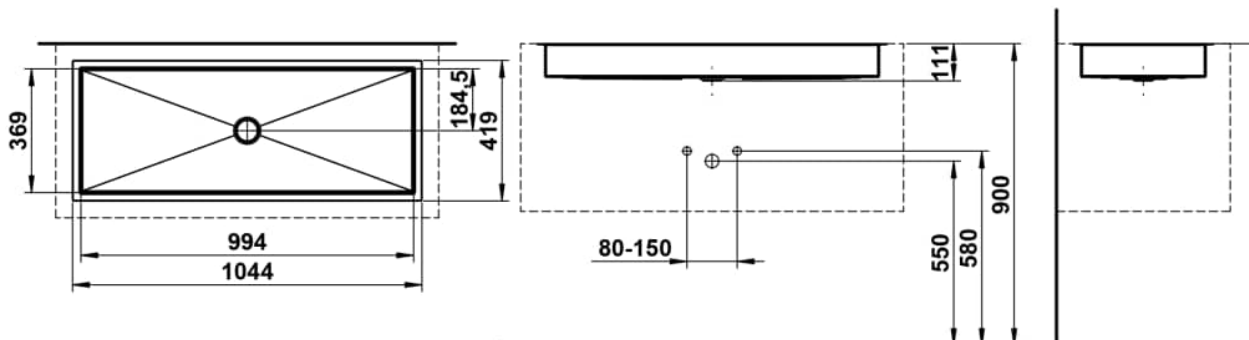

METAPHOR

Under-mounted washbasin, glazed steel, without tap bank, without tap hole, without overflow, including drain fixing set, drain valve

DIMENSIONS

Length	1044 mm
Width	419 mm
Height	111 mm

COLOUR AND FINISH

Glazed base

Installation type : Built-in / Under countertop

Internal Shape : 6 - Rectangular

Material : Glazed steel

Net weight (kg) : 16.9

Overflow type : Standard

Plug and Waste : Not included

Shape : Rectangular

Taphole configuration : No tapholes

Trap : Not included

Waste : Not included

Weight (Kg) : 16.9

Without overflow

TECHNICAL DRAWINGS

METAPHOR

Metaphor is a basin that redefines the space through its shape. Rectangular, clear, and precise, it radiates unmistakable elegance. The slim radii give it a delicate, almost sculptural lightness, making the design both modern and subtle. Despite its generous dimensions, Metaphor remains light and unobtrusive. It doesn't dominate but harmoniously integrates into the room while offering exceptional spaciousness.

Every line and transition is deliberately chosen to make the basin a masterpiece of reduction. The rectangular form stands for clarity and structure, while the gentle curves provide a soft, pleasant touch.