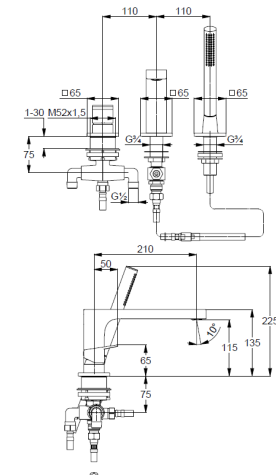

Technische Daten/ Technical Data

KLUDI DECUS
bath-and shower mixer
DN 15

Ref.: 54448N075

Finishes:
NO Brushed Gold (18) PVD

Product description
Manufacturer KLUDI GmbH & Co. KG
Typ: KLUDI DECUS
bath-and shower mixer
Ref.: 54448N075

3-hole bath-and shower mixer
single lever mixer
extractable hand shower
automatic diverter: shower/bath
3-hole mounted
solid lever, metal
aerator, S-Pointer M24 laminar
protected against back flow
ceramic cartridge with hot water safety device
flow rate bath at 3 bar 23 l/min.
flow rate shower at 3 bar 13 l/min.
fixed spout
shank-fixing
without flexible high pressure supply tubes Ref.: 7544605-00
extractable hoses M15 x 1500mm

hand shower 1 S
1 spray pattern
volume
with cleaning system
sieve seal

Produktabbildung/ Product picture

Maßzeichnung/ Dimensional drawing

Durchfluss/ Flow rate