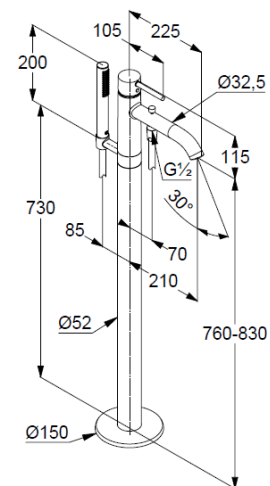

Typ: KLUDI BOZZ

single lever bath-and shower mixer
 floor standing for free standing bathtubs
 Ref.: 385903976

bath and shower mixer
 single lever mixer
 trim set without pre-installation set
 for pre-installation set KLUDI FLEXX.BOXX Ref.: 88088
 floor standing for free standing bathtubs
 with shower hook
 automatic diverter: shower/bath
 solid lever, metal
 aerator, S-Pointer M24 laminar
 protected against back flow
 shower outlet G1/2
 ceramic cartridge with hot water safety device
 flow rate bath at 3 bar 22 l/min.
 flow rate shower at 3 bar 13 l/min.
 fixed spout
 hand shower and shower hose 1250mm

hand shower 1 S
 1 spray pattern
 volume
 with cleaning system
 sieve seal

shower hose
 plastic coated
 with conical nuts
 anti twist
 G1/2 x G1/2 x 1250 mm

Produktabbildung/ Product picture

Maßzeichnung/ Dimensional drawing