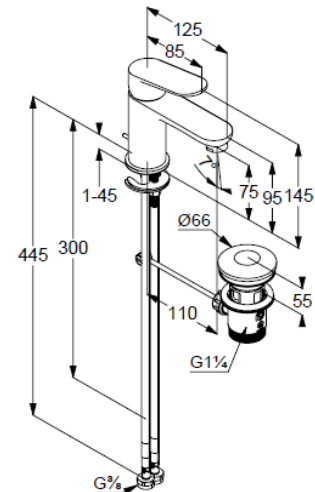

Technische Daten/ Technical Data

KLUDI-X1, SmartStart
single lever basin mixer 75
DN 15

Ref.: 322630575

Finishes:
05 chrome

Product description
Manufacturer KLUDI GmbH & Co. KG
Typ: KLUDI-X1, SmartStart
single lever basin mixer 75
Ref.: 322630575

basin mixer
single lever mixer
1-hole mounted
solid lever, metal
aerator M24 PCA
ceramic cartridge with hot water safety device
middle position cold water
flow rate at 3 bar 4,5 l/min.
flexible hoses G3/8 DVGW approved
rapid installation set
pop up waste set G1 1/4 metal
EU taxonomy: max. 6 l/min. -
Substantial Contribution (SC) possible

Produktabbildung/ Product picture

Maßzeichnung/ Dimensional drawing

Durchfluss/ Flow rate