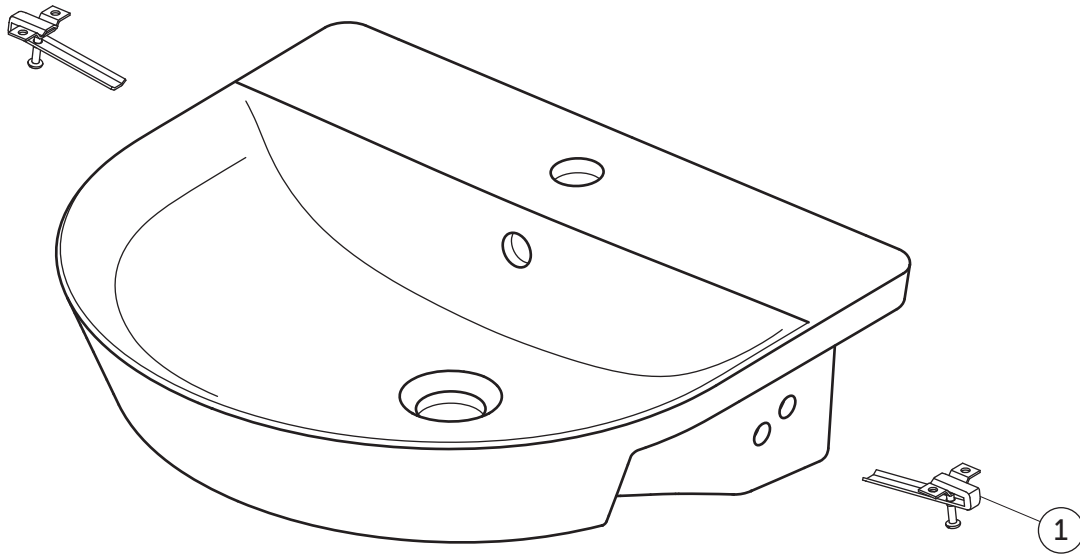

# SPARE PARTS

E035801

Basin  
S/CTP; 50x45; ARC; BXD

CONNECT AIR

Item	Description	Spare Code
1	SEMI COUNTERTOP BASIN FIXING PACK	E209167

Ideal Standard International NV  
Corporate Village – Gent Building  
Da Vincilaan 2  
B1935 – Zaventem  
Belgium