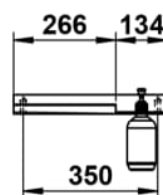

### DIMENSIONS

Length	400 mm
Width	100 mm
Height	50 mm

### COLOUR AND FINISH

■	450 Black Matt
---	----------------

Installation type : Wall-mounted

Net weight (kg) : 1

Material : Metal

Shape : Rectangular

## TECHNICAL DRAWINGS