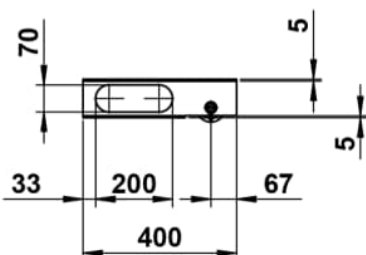

## ASSIST

Shelf 400 mm, aluminium, lotion dispenser cutout right, towel cutout left, including fixing set, plastic bottle

### DIMENSIONS

Length	400 mm
Width	100 mm
Height	50 mm

### COLOUR AND FINISH

■	450 Black Matt
---	----------------

Installation type : Wall-mounted

Net weight (kg) : 1

Material : Metal

Shape : Rectangular

## TECHNICAL DRAWINGS