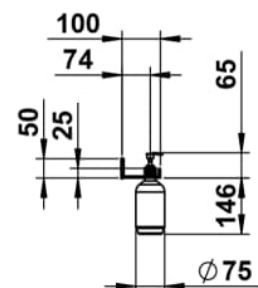

## ASSIST

Shelf 400 mm, aluminium, lotion dispenser cutout right, towel cutout left, including fixing set, plastic bottle

### DIMENSIONS

Length	400 mm
Width	100 mm
Height	50 mm

### COLOUR AND FINISH

■	450 Black Matt
---	----------------

Installation type : Wall-mounted

Net weight (kg) : 1

Material : Metal

Shape : Rectangular

## TECHNICAL DRAWINGS