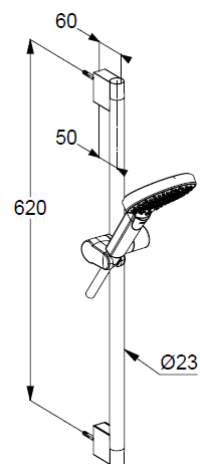

hand shower 3 S
flow rate at 3 bar 15 l/min.
(with possibility of limiting to 9 l/min.)
switch with button
3 spray pattern
Body/Hair/Skin
with cleaning system
connection G1/2
sieve seal

shower hose
plastic coated
with metal-effect
with conical nuts
anti twist
G1/2 x G1/2 x 1600mm

wall rail 600mm
height-adjustable hand shower hook
with fixing material
for rigid wall mounted

Produktabbildung/ Product picture

Maßzeichnung/ Dimensional drawing

Durchfluss/ Flow rate