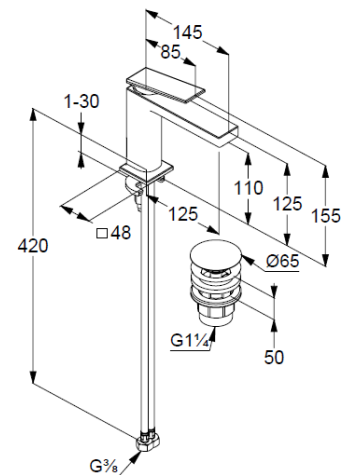

Technische Daten/ Technical Data

KLUDI DECUS, SmartStart
single lever basin mixer 110
DN 15

Ref.: 54289N075

Finishes:
NO Brushed Gold (18) PVD

Product description
Manufacturer KLUDI GmbH & Co. KG
Typ: KLUDI DECUS, SmartStart
single lever basin mixer 110
Ref.: 54289N075

basin mixer
single lever mixer
1-hole mounted
solid lever, metal
aerator, S-Pointer M18,5 PCA
ceramic cartridge with hot water safety device
middle position cold water
flow rate at 3 bar 4,5 l/min.
flexible hoses G3/8 DVGW approved
rapid installation set
push open waste G1 1/4
for washbasin with overflow
EU taxonomy: max. 6 l/min. -
Substantial Contribution (SC) possible

Produktabbildung/ Product picture

Maßzeichnung/ Dimensional drawing

Durchfluss/ Flow rate