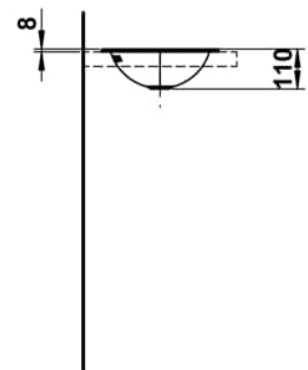

FORM

Drop-in washbasin, glazed steel, without tap bank, without tap hole, without overflow, including fixing set

DIMENSIONS

Length	425 mm
Width	325 mm
Height	110 mm

COLOUR AND FINISH

<input type="checkbox"/>	000 White
--------------------------	-----------

OPTIONS

112 - without tap hole, without overflow

Back glazed

Bowl length (mm) : 425

Bowl position : Central

Bowl width (mm) : 325

Fixing kit : Included

Glazed base

Installation type : Drop-in / Countertop

Internal Shape : 4 - Oval

Material : Glazed steel

Net weight (kg) : 1.7

Overflow type : Standard

Plug and Waste : Not included

Shape : Oval

Taphole configuration : No tapholes

Trap : Not included

Waste : Not included

Weight (Kg) : 1.7

Without overflow

TECHNICAL DRAWINGS

FORM

The washbasins of the Form collection are an ode to the purity of design and the refinement of materials. In white, bicolor, matte black, or dark iron, they reveal their full beauty. Clear, flowing lines give them a subtle yet powerful presence, bringing a calm, timeless character to any space. Whether wall-mounted or freestanding, round, oval, or rectangular, Form combines minimalist architecture with precise craftsmanship. Soft, organic contours create a harmonious balance between geometric clarity and natural grace. Each basin expresses a sense of poise, aesthetics, and an appreciation for what truly matters. Seamlessly integrating into any bathroom concept, it convinces through perfect proportions, meticulous detailing, and well-considered functionality. The result is wash areas that radiate clarity and elegance – a design that remains timeless while harmoniously connecting modern demands with a gentle formal language.