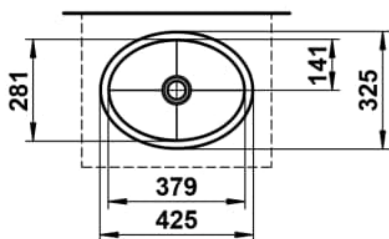

FORM

Drop-in washbasin, glazed steel, without tap bank, without tap hole, without overflow, including fixing set

DIMENSIONS

Length	425 mm
Width	325 mm
Height	110 mm

COLOUR AND FINISH

<input type="checkbox"/>	000 White
--------------------------	-----------

OPTIONS

112 - without tap hole, without overflow

Back glazed

Bowl length (mm) : 425

Bowl position : Central

Bowl width (mm) : 325

Fixing kit : Included

Glazed base

Installation type : Drop-in / Countertop

Internal Shape : 4 - Oval

Material : Glazed steel

Net weight (kg) : 1.7

Overflow type : Standard

Plug and Waste : Not included

Shape : Oval

Taphole configuration : No tapholes

Trap : Not included

Waste : Not included

Weight (Kg) : 1.7

Without overflow

TECHNICAL DRAWINGS

FORM

The washbasins of the Form collection are an ode to the purity of design and the refinement of materials. In white, bicolor, matte black, or dark iron, they reveal their full beauty. Clear, flowing lines give them a subtle yet powerful presence, bringing a calm, timeless character to any space. Whether wall-mounted or freestanding, round, oval, or rectangular, Form combines minimalist architecture with precise craftsmanship. Soft, organic contours create a harmonious balance between geometric clarity and natural grace. Each basin expresses a sense of poise, aesthetics, and an appreciation for what truly matters. Seamlessly integrating into any bathroom concept, it convinces through perfect proportions, meticulous detailing, and well-considered functionality. The result is wash areas that radiate clarity and elegance – a design that remains timeless while harmoniously connecting modern demands with a gentle formal language.