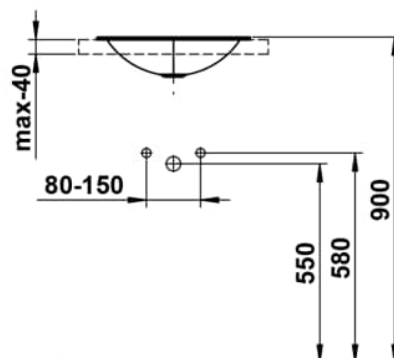

FORM

Drop-in washbasin, glazed steel, without tap bank, without tap hole, without overflow, including fixing set

DIMENSIONS

Length	425 mm
Width	325 mm
Height	110 mm

COLOUR AND FINISH

<input type="checkbox"/>	000 White
--------------------------	-----------

OPTIONS

112 - without tap hole, without overflow

Back glazed

Bowl length (mm) : 425

Bowl position : Central

Bowl width (mm) : 325

Fixing kit : Included

Glazed base

Installation type : Drop-in / Countertop

Internal Shape : 4 - Oval

Material : Glazed steel

Net weight (kg) : 1.7

Overflow type : Standard

Plug and Waste : Not included

Shape : Oval

Taphole configuration : No tapholes

Trap : Not included

Waste : Not included

Weight (Kg) : 1.7

Without overflow

TECHNICAL DRAWINGS

FORM

The washbasins of the Form collection are an ode to the purity of design and the refinement of materials. In white, bicolor, matte black, or dark iron, they reveal their full beauty. Clear, flowing lines give them a subtle yet powerful presence, bringing a calm, timeless character to any space. Whether wall-mounted or freestanding, round, oval, or rectangular, Form combines minimalist architecture with precise craftsmanship. Soft, organic contours create a harmonious balance between geometric clarity and natural grace. Each basin expresses a sense of poise, aesthetics, and an appreciation for what truly matters. Seamlessly integrating into any bathroom concept, it convinces through perfect proportions, meticulous detailing, and well-considered functionality. The result is wash areas that radiate clarity and elegance – a design that remains timeless while harmoniously connecting modern demands with a gentle formal language.