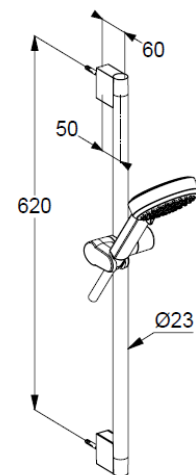

hand shower 3 S  
flow rate at 3 bar 15 l/min.  
(with possibility of limiting to 9 l/min.)  
3 spray pattern  
Body/Hair/Skin  
with cleaning system  
connection G1/2  
sieve seal

shower hose  
plastic coated  
with metal-effect  
with conical nuts  
anti twist  
G1/2 x G1/2 x 1600mm

wall rail 600mm  
height-adjustable hand shower hook  
with fixing material  
for rigid wall mounted

### Produktabbildung/ Product picture

### Maßzeichnung/ Dimensional drawing