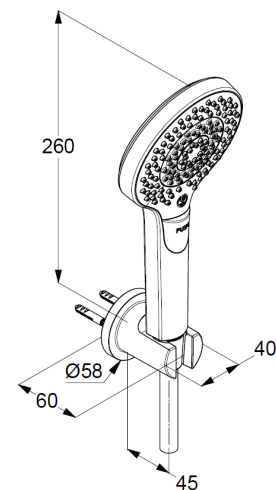

hand shower 3 S  
flow rate at 3 bar 15 l/min.  
(with possibility of limiting to 9 l/min.)  
switch with button  
3 spray pattern  
Body/Hair/Skin  
with cleaning system  
connection G1/2  
sieve seal

shower hose  
plastic coated  
with metal-effect  
with conical nuts  
G1/2 x G1/2 x 1250mm

shower hook  
for shower hoses with conical nuts  
with fixing material  
for rigid wall mounted

### Produktabbildung/ Product picture

### Maßzeichnung/ Dimensional drawing