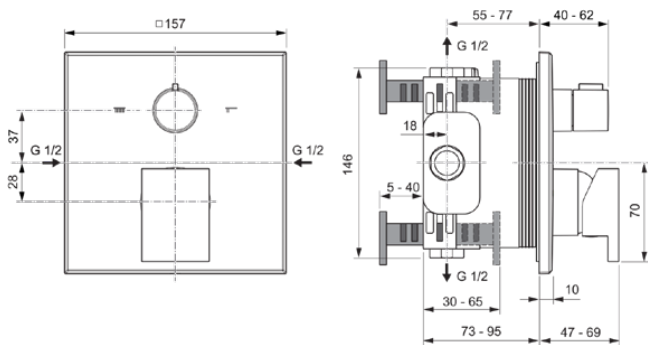

EXTRA

A8731A5

EXTRA | Badearmatur UP Bausatz 2 Kit 2 157x69x157 mm in magnetic grey, Kit 1 required (A1000NU), 20 l/min (3 bar) | PVD Technologie

Bild & Zeichnung

Allgemeine Informationen

Produktkategorie:	Badearmaturen
Produktart:	Badearmatur UP Bausatz 2 Kit 2
Marke:	Ideal Standard
Kollektion:	EXTRA
Designer:	Palomba Serafini Associati
Colour:	A5 - Magnetic Grey
Oberflächenbeschaffenheit:	satın
Höhe (mm):	157
Breite (mm):	157
Ausladung (mm):	47 - 69
Befestigungsart:	Kit 1 benötigt
Empfohlenes Unterputz-Kit:	A1000NU
Nettogewicht (kg):	1.50
EAN Code:	4015413372534

Features

PVD	PVD Technologie

Downloads

- [Installation Guide](#)
- [Spare Parts List](#)

Produktstandards & Zertifikate

Normen:	EN 1111 | EN 817

Produktspezifikationen

Anzahl der Rosette(n):	1
Anzahl der Griffe:	1
Anzahl der Ausläufe:	2
Farbcode:	A5
Farbbeschreibung:	magnetic grey
Cool Body Technologie:	Nein
Einstellbar Spülzeit:	Nein
Griffposition:	Vorderseite
Material:	Metall
Material der Rosette(n):	Metall
Material des Griffs:	Metall
Materialspezifikation:	Messing
Maximaler Durchfluss bei 3 bar (l/min):	20
Maximaler Durchfluss bei 3 bar (l/min) für alle Auslässe:	20
Durchfluss bei 3 bar (l) - Auslauf:	20
Betriebs-Höchstdruck (bar):	10