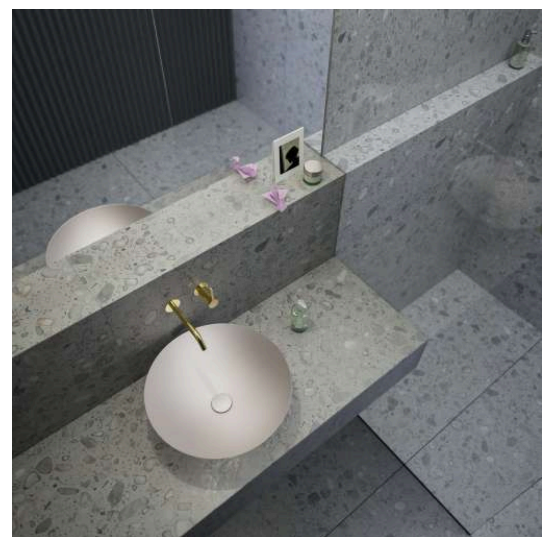

CHARACTERS

Washbasin bowl, glazed steel, without tap bank, without tap hole, without overflow, including fixing set, drain valve

DIMENSIONS

Length	360 mm
Width	360 mm
Height	137 mm

COLOUR AND FINISH

716 Black matt

Installation type : Bowl / On countertop

Internal Shape : 1 - Round

Material : Glazed steel

Net weight (kg) : 3.3

Overflow type : Standard

Plug and Waste : Included

Shape : Round

Taphole configuration : No tapholes

Trap : Not included

Waste : Included

Weight (Kg) : 3.3

Without overflow

TECHNICAL DRAWINGS

CHARACTERS

With the Characters series, the classic washbowl is given a completely new expression—reduced in form, impressive in impact, and directly inspired by nature. Innovative enamel surfaces lend the steel extraordinary depth and vibrancy, shifting with the light and reflecting the ever-changing play of the elements.

Characters brings the full spectrum of nature into the bathroom:

The rich aquatic tones deep indigo, deep blue, and deep green evoke the vastness of the ocean and the depth of the sky. Earthy shades like oyster matt, silk matt, gravel matt, and nordic matt embody the calm of natural landscapes at first light—soft, matte finishes with a velvety appearance. Complemented by timeless tones such as dark iron, matte black, and white, the result is a series of distinctive washbasins available in three thoughtfully designed sizes: 300, 360, and 450 mm in diameter.