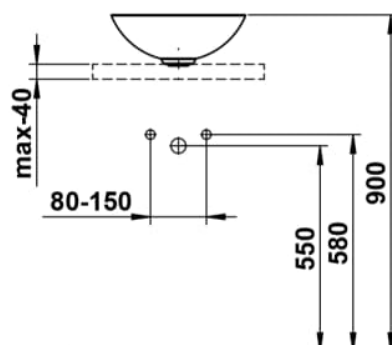

CHARACTERS

Washbasin bowl, glazed steel, without tap bank, without tap hole, without overflow, including fixing set, drain valve

DIMENSIONS

Length	360 mm
Width	360 mm
Height	137 mm

COLOUR AND FINISH

716 Black matt

OPTIONS

112 - without tap hole, without overflow

Back glazed

Bowl length (mm) : 360

Bowl position : Central

Bowl width (mm) : 360

Fixing kit : Included

Glazed base

Installation type : Bowl / On countertop

Internal Shape : 1 - Round

Material : Glazed steel

Net weight (kg) : 3.3

Overflow type : Standard

Plug and Waste : Included

Shape : Round

Taphole configuration : No tapholes

Trap : Not included

Waste : Included

Weight (Kg) : 3.3

Without overflow

TECHNICAL DRAWINGS

CHARACTERS

With the Characters series, the classic washbowl is given a completely new expression—reduced in form, impressive in impact, and directly inspired by nature. Innovative enamel surfaces lend the steel extraordinary depth and vibrancy, shifting with the light and reflecting the ever-changing play of the elements.