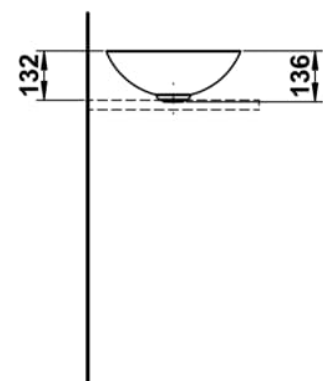

TECHNICAL DRAWINGS