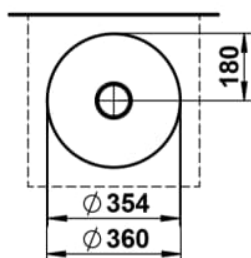

CHARACTERS

Washbasin bowl, glazed steel, without tap bank, without tap hole, without overflow, including fixing set, drain valve

DIMENSIONS

Length	360 mm
Width	360 mm
Height	137 mm

COLOUR AND FINISH

716 Black matt

OPTIONS

112 - without tap hole, without overflow

Back glazed

Bowl length (mm) : 360

Bowl position : Central

Bowl width (mm) : 360

Fixing kit : Included

Glazed base

Installation type : Bowl / On countertop

Internal Shape : 1 - Round

Material : Glazed steel

Net weight (kg) : 3.3

Overflow type : Standard

Plug and Waste : Included

Shape : Round

Taphole configuration : No tapholes

Trap : Not included

Waste : Included

Weight (Kg) : 3.3

Without overflow

TECHNICAL DRAWINGS

CHARACTERS

With the Characters series, the classic washbowl is given a completely new expression—reduced in form, impressive in impact, and directly inspired by nature. Innovative enamel surfaces lend the steel extraordinary depth and vibrancy, shifting with the light and reflecting the ever-changing play of the elements.