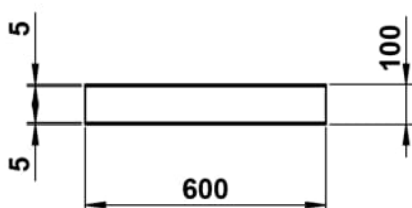

ASSIST

Shelf 600 mm, aluminium, without cutouts, including fixing set

DIMENSIONS

Length	600 mm
Width	100 mm
Height	50 mm

COLOUR AND FINISH

■ 450 Black Matt

OPTIONS

000 - standard option

Installation type : Wall-mounted

Net weight (kg) : 1.8

Material : Metal

Shape : Rectangular

TECHNICAL DRAWINGS