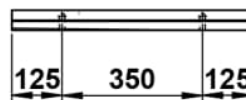

ASSIST

Shelf 600 mm, aluminium, without cutouts, including fixing set

DIMENSIONS

Length	600 mm
Width	100 mm
Height	50 mm

COLOUR AND FINISH

■ 450 Black Matt

OPTIONS

000 - standard option

Installation type : Wall-mounted

Net weight (kg) : 1.8

Material : Metal

Shape : Rectangular

TECHNICAL DRAWINGS