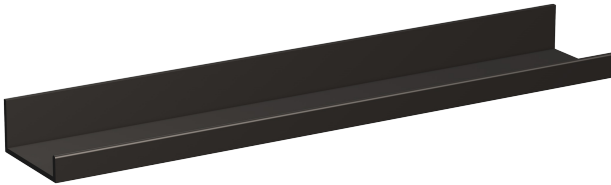

ASSIST

Shelf 600 mm, aluminium, without cutouts, including fixing set

DIMENSIONS

Length	600 mm
Width	100 mm
Height	50 mm

COLOUR AND FINISH

■ 450 Black Matt

OPTIONS

000 - standard option

Installation type : Wall-mounted

Net weight (kg) : 1.8

Material : Metal

Shape : Rectangular

TECHNICAL DRAWINGS

## ASSIST

Assist is more than just a functional accessory – it is an architectural statement. With its floating lightness and uncompromising linearity, Assist introduces a new dimension of design into the bathroom. The shelves provide space for everyday essentials without creating visual clutter. Whether in private bathrooms or high-end commercial spaces, its understated design integrates seamlessly, allowing materials and forms to take center stage. Assist is the perfect addition to spaces that are not merely designed, but composed.