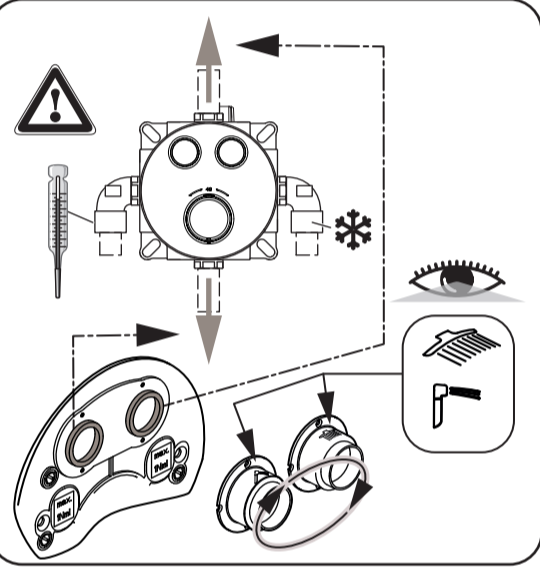

A 7296
A 7302

CERATHERM NAVIGO
A 7296 .. A7302 ..

Ideal Standard

0925 / A 868 997
Made in Germany

A 7296

A 7302

Ideal Standard International NV
 Corporate Village – Gent Building
 Da Vincilaan 2
 1935 Zaventem
 Belgium
www.idealstandard.com