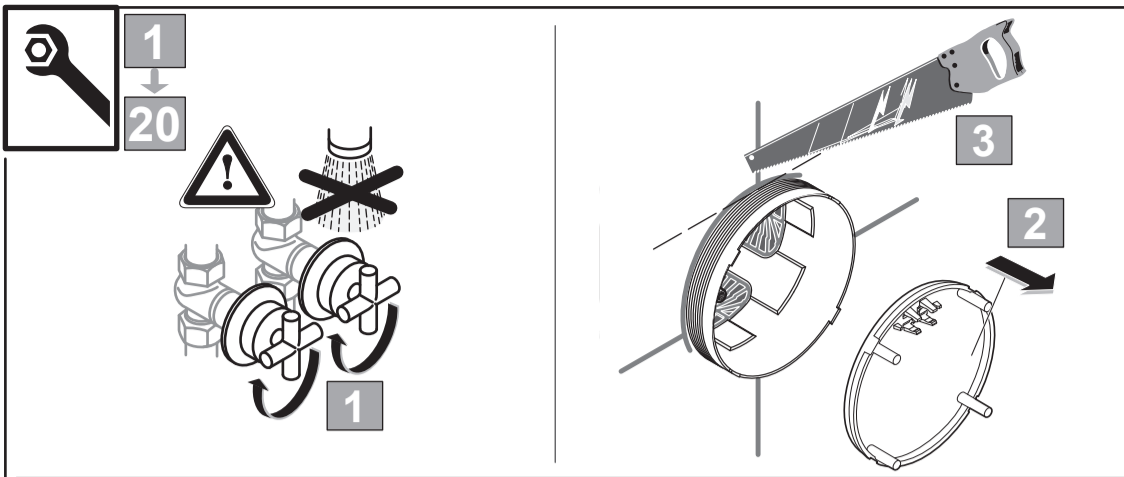

A 7296
A 7302

CERATHERM NAVIGO
A 7296 .. A7302 ..

Ideal Standard

0925 / A 868 997
Made in Germany

A 7296

A 7302

Ideal Standard International NV
 Corporate Village – Gent Building
 Da Vincilaan 2
 1935 Zaventem
 Belgium
www.idealstandard.com