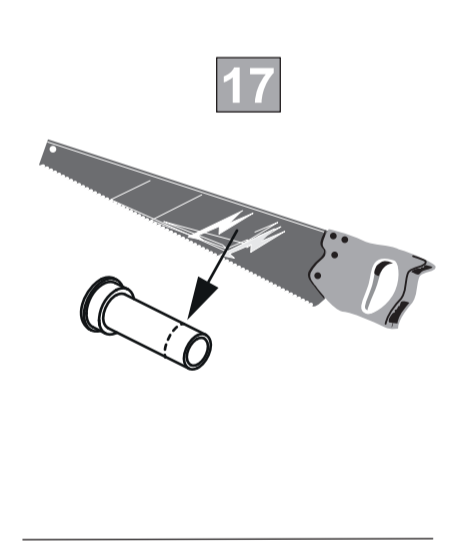

A 7296
A 7302

CERATHERM NAVIGO
A 7296 .. A7302 ..

Ideal Standard

0925 / A 868 997
Made in Germany

A 7296

A 7302

Ideal Standard International NV
 Corporate Village – Gent Building
 Da Vincilaan 2
 1935 Zaventem
 Belgium
www.idealstandard.com