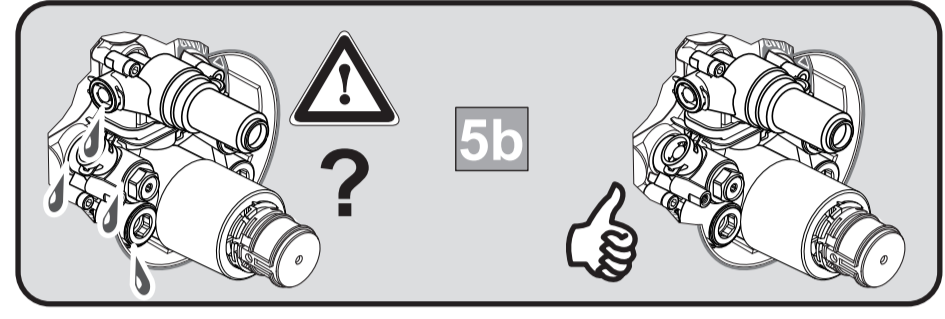

A 7296
A 7302

CERATHERM NAVIGO
A 7296 .. A7302 ..

Ideal Standard

0925 / A 868 997
Made in Germany

A 7296

A 7302

Ideal Standard International NV
 Corporate Village – Gent Building
 Da Vincilaan 2
 1935 Zaventem
 Belgium
www.idealstandard.com