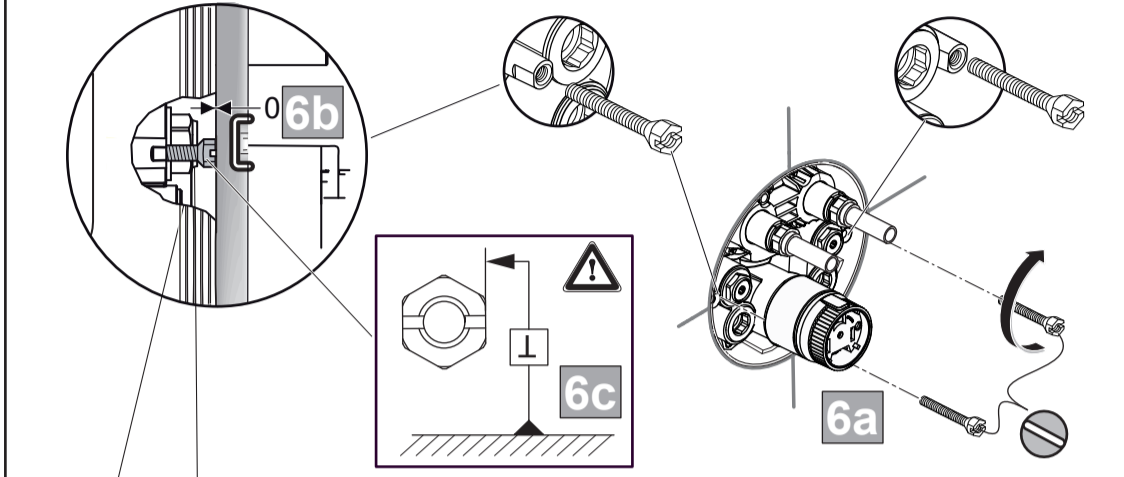

A 7296
A 7302

CERATHERM NAVIGO
A 7296 .. A7302 ..

Ideal Standard

0925 / A 868 997
Made in Germany

A 7296

A 7302

Ideal Standard International NV
 Corporate Village – Gent Building
 Da Vincilaan 2
 1935 Zaventem
 Belgium
www.idealstandard.com