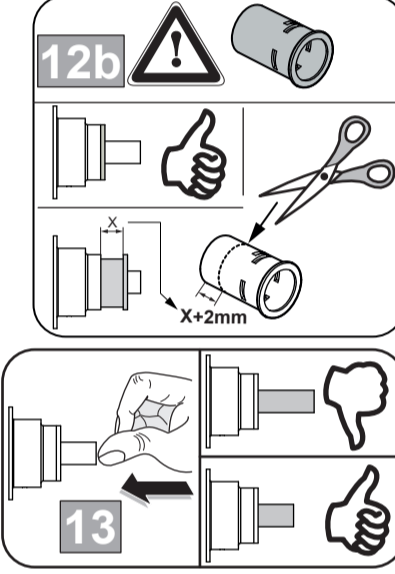

A 7296
A 7302

CERATHERM NAVIGO
A 7296 .. A7302 ..

Ideal Standard

0925 / A 868 997
Made in Germany

A 7296

A 7302

Ideal Standard International NV
 Corporate Village – Gent Building
 Da Vincilaan 2
 1935 Zaventem
 Belgium
www.idealstandard.com