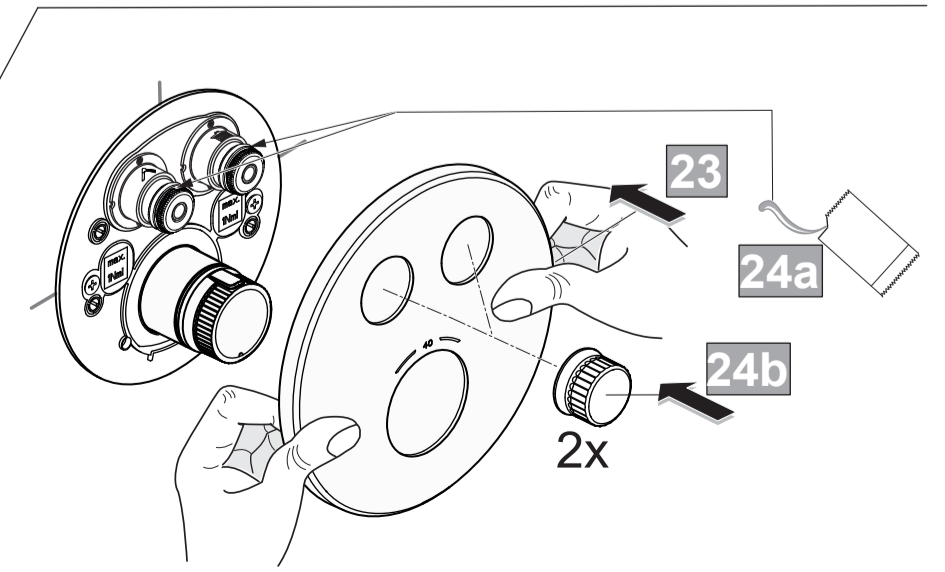

A 7296
A 7302

CERATHERM NAVIGO
A 7296 .. A7302 ..

Ideal Standard

0925 / A 868 997
Made in Germany

A 7296

A 7302

Ideal Standard International NV
 Corporate Village – Gent Building
 Da Vincilaan 2
 1935 Zaventem
 Belgium
www.idealstandard.com