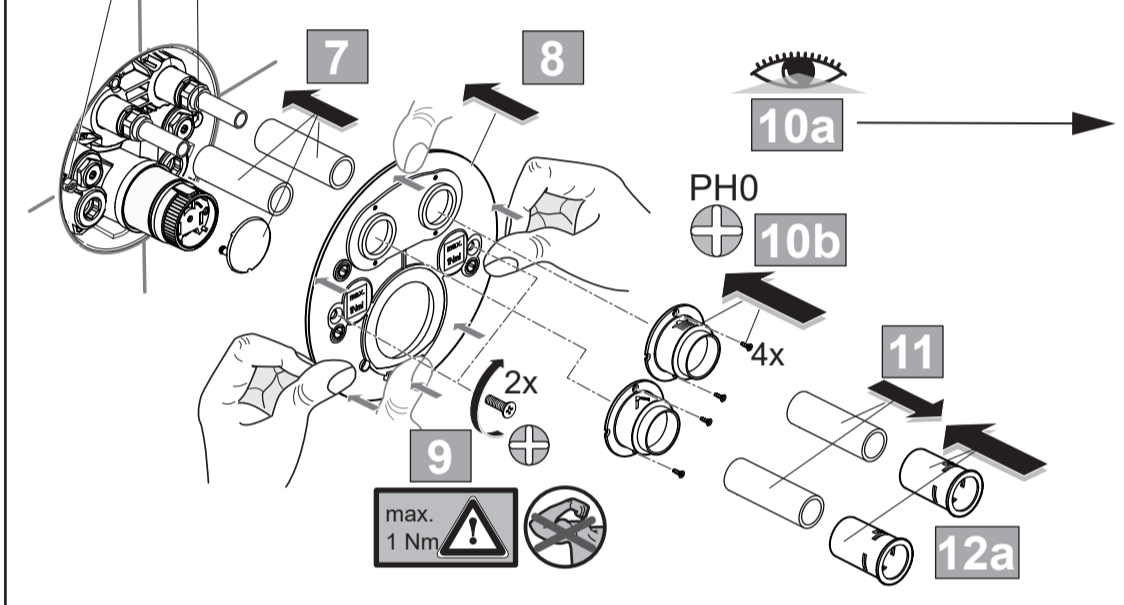

A 7296
A 7302

CERATHERM NAVIGO
A 7296 .. A7302 ..

Ideal Standard

0925 / A 868 997
Made in Germany

A 7296

A 7302

Ideal Standard International NV
 Corporate Village – Gent Building
 Da Vincilaan 2
 1935 Zaventem
 Belgium
www.idealstandard.com