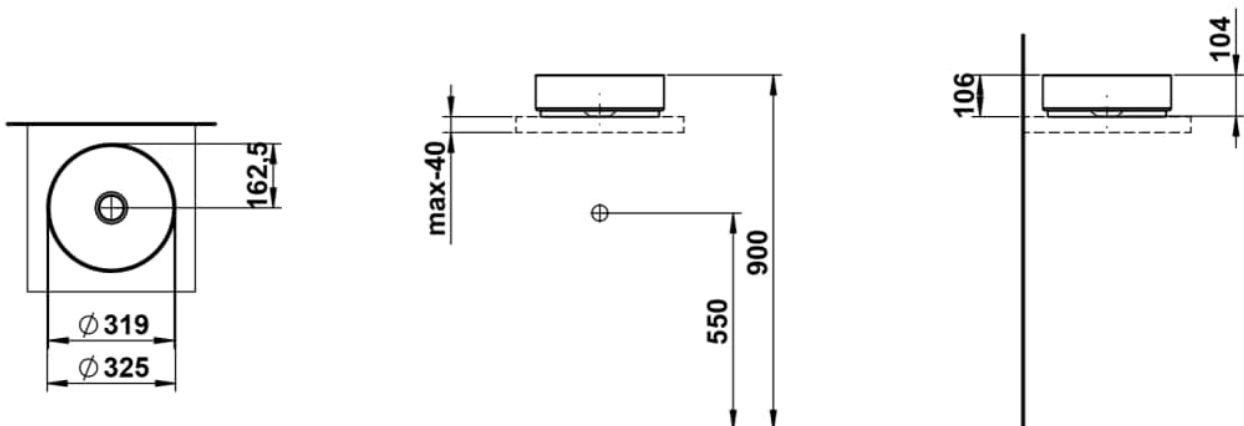

TECHNICAL DRAWINGS