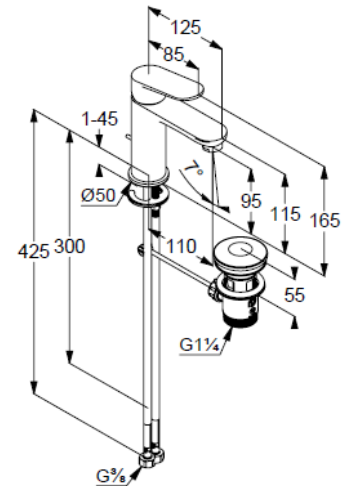

basin mixer
single lever mixer
1-hole mounted
solid lever, metal
aerator M24 PCA
ceramic cartridge with hot water safety device
middle position cold water
flow rate at 3 bar 4,5 l/min.
flexible hoses G3/8 DVGW approved
rapid installation set
pop up waste set G1 1/4 metal
EU taxonomy: max. 6 l/min. -
Substantial Contribution (SC) possible

Produktabbildung/ Product picture

Maßzeichnung/ Dimensional drawing

Durchfluss/ Flow rate