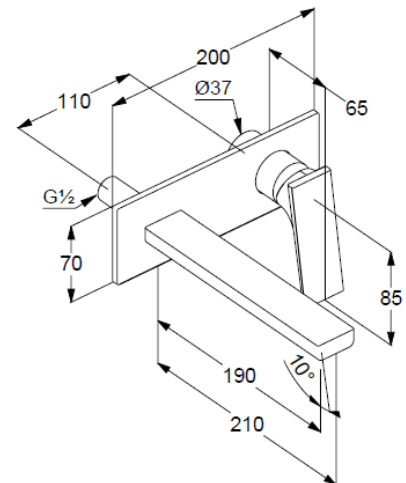

aerator, S-Pointer M24 PCA

flow rate at 3 bar 4,5 l/min.

fixed spout

EU taxonomy: max. 6 l/min. -

Substantial Contribution (SC) possible

### Produktabbildung/ Product picture

### Maßzeichnung/ Dimensional drawing