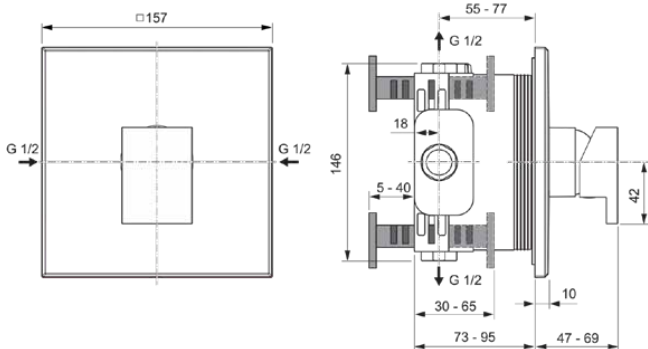

EXTRA

A8729A2

EXTRA | Brausearmatur UP Bausatz 2 Kit 2 157x69x157 mm in brushed gold, Kit 1 required (A1000NU), 20 l/min (3 bar) | PVD Technologie

Bild & Zeichnung

Allgemeine Informationen

Produktkategorie:	Brausearmaturen
Produktart:	Brausearmatur UP Bausatz 2 Kit 2
Marke:	Ideal Standard
Kollektion:	EXTRA
Designer:	Palomba Serafini Associati
Colour:	A2 - Brushed Gold
Oberflächenbeschaffenheit:	satın
Höhe (mm):	157
Breite (mm):	157
Ausladung (mm):	47 - 69
Befestigungsart:	Kit 1 benötigt
Empfohlenes Unterputz-Kit:	A1000NU
Nettogewicht (kg):	1.50
EAN Code:	4015413372473

Features

PVD	PVD Technologie

Downloads

- [Installation Guide](#)
- [Spare Parts List](#)

Produktspezifikationen

Anzahl der Rosette(n):	1
Anzahl der Griffe:	1
Anzahl der Ausläufe:	1
Farbcode:	A2
Farbbeschreibung:	brushed gold
Cool Body Technologie:	Nein
Einstellbar Spülzeit:	Nein
Griffposition:	Vorderseite
Material:	Metall
Material der Rosette(n):	Metall
Material des Griffs:	Metall
Materialspezifikation:	Messing
Maximaler Durchfluss bei 3 bar (l/min):	20
Maximaler Durchfluss bei 3 bar (l/min) für alle Auslässe:	20
Durchfluss bei 3 bar (l) - Auslauf:	20
Betriebs-Höchstdruck (bar):	10
Betriebs-Mindestdruck (bar):	0.5
PVD Technologie:	Ja
Form der Rosette(n):	Quadrat
Oberflächenschutz:	PVD