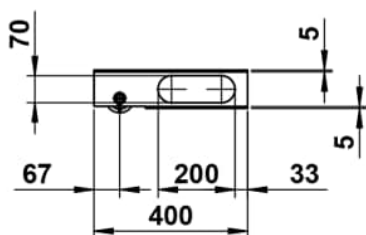

ASSIST

Shelf 400 mm, aluminium, lotion dispenser cutout left, towel cutout right, including fixing set, plastic bottle

DIMENSIONS

Length	400 mm
Width	100 mm
Height	50 mm

COLOUR AND FINISH

<input type="checkbox"/>	268	White matt
--------------------------	-----	------------

Installation type : Wall-mounted

Net weight (kg) : 1

Material : Metal

Shape : Rectangular

TECHNICAL DRAWINGS

ASSIST

Assist is more than just a functional accessory – it is an architectural statement. With its floating lightness and uncompromising linearity, Assist introduces a new dimension of design into the bathroom. The shelves provide space for everyday essentials without creating visual clutter. Whether in private bathrooms or high-end commercial spaces, its understated design integrates seamlessly, allowing materials and forms to take center stage. Assist is the perfect addition to spaces that are not merely designed, but composed.