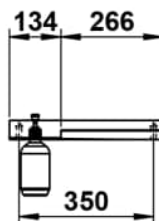

ASSIST

Shelf 400 mm, aluminium, lotion dispenser cutout left, towel cutout right, including fixing set, plastic bottle

DIMENSIONS

Length	400 mm
Width	100 mm
Height	50 mm

COLOUR AND FINISH

<input type="checkbox"/>	268	White matt
--------------------------	-----	------------

Installation type : Wall-mounted

Net weight (kg) : 1

Material : Metal

Shape : Rectangular

TECHNICAL DRAWINGS

ASSIST

Assist is more than just a functional accessory – it is an architectural statement. With its floating lightness and uncompromising linearity, Assist introduces a new dimension of design into the bathroom. The shelves provide space for everyday essentials without creating visual clutter. Whether in private bathrooms or high-end commercial spaces, its understated design integrates seamlessly, allowing materials and forms to take center stage. Assist is the perfect addition to spaces that are not merely designed, but composed.