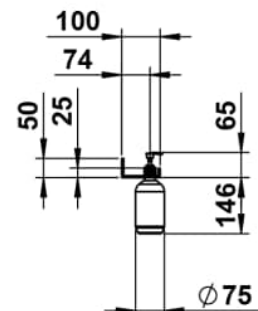

ASSIST

Shelf 400 mm, aluminium, lotion dispenser cutout left, towel cutout right, including fixing set, plastic bottle

DIMENSIONS

Length	400 mm
Width	100 mm
Height	50 mm

COLOUR AND FINISH

<input type="checkbox"/>	268	White matt
--------------------------	-----	------------

Installation type : Wall-mounted

Net weight (kg) : 1

Material : Metal

Shape : Rectangular

TECHNICAL DRAWINGS

ASSIST

Assist is more than just a functional accessory – it is an architectural statement. With its floating lightness and uncompromising linearity, Assist introduces a new dimension of design into the bathroom. The shelves provide space for everyday essentials without creating visual clutter. Whether in private bathrooms or high-end commercial spaces, its understated design integrates seamlessly, allowing materials and forms to take center stage. Assist is the perfect addition to spaces that are not merely designed, but composed.