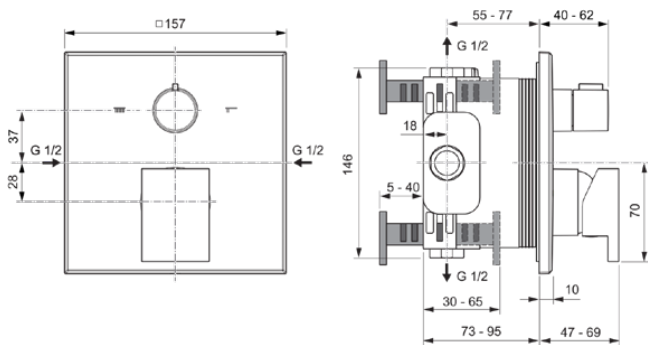

EXTRA

A8731AA

EXTRA | Badearmatur UP Bausatz 2 Kit 2 157x69x157 mm in chrom, Kit 1 required (A1000NU), 20 l/min (3 bar) | SmartShine Oberfläche

Bild & Zeichnung

Allgemeine Informationen

Produktkategorie:	Badearmaturen
Produktart:	Badearmatur UP Bausatz 2 Kit 2
Marke:	Ideal Standard
Kollektion:	EXTRA
Designer:	Palomba Serafini Associati
Colour:	AA - Chrom
Oberflächenbeschaffenheit:	glänzend
Höhe (mm):	157
Breite (mm):	157
Ausladung (mm):	47 - 69
Befestigungsart:	Kit 1 benötigt
Empfohlenes Unterputz-Kit:	A1000NU
Nettogewicht (kg):	1.50
EAN Code:	4015413372411

Features

SmartShine Oberfläche

Downloads

- [Installation Guide](#)
- [Spare Parts List](#)

Produktstandards & Zertifikate

Normen: EN 1111 | EN 817

Produktspezifikationen

Anzahl der Rosette(n):	1
Anzahl der Griffe:	1
Anzahl der Ausläufe:	2
Farbcode:	AA
Farbbeschreibung:	chrom
Cool Body Technologie:	Nein
Einstellbar Spülzeit:	Nein
Griffposition:	Vorderseite
Material:	Metall
Material der Rosette(n):	Metall
Material des Griffs:	Metall
Materialspezifikation:	Messing
Maximaler Durchfluss bei 3 bar (l/min):	20
Maximaler Durchfluss bei 3 bar (l/min) für alle Auslässe:	20
Durchfluss bei 3 bar (l) - Auslauf:	20
Betriebs-Höchstdruck (bar):	10