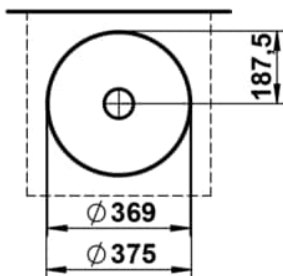

UNISONO

Washbasin bowl, glazed steel, without tap bank, without tap hole, without overflow, including fixing set, drain valve, black spacer ring

DIMENSIONS

Length	375 mm
Width	375 mm
Height	116 mm

COLOUR AND FINISH

<input type="checkbox"/>	000 White
--------------------------	-----------

OPTIONS

112 - without tap hole, without overflow

Back glazed

Bowl length (mm) : 375

Bowl position : Central

Bowl width (mm) : 375

Fixing kit : Included

Glazed base

Installation type : Bowl / On countertop

Internal Shape : 1 - Round

Material : Glazed steel

Net weight (kg) : 4.9

Overflow type : Standard

Plug and Waste : Not included

Shape : Round

Taphole configuration : No tapholes

Trap : Not included

Waste : Not included

Weight (Kg) : 4.9

Without overflow

TECHNICAL DRAWINGS

UNISONO

Unisono: An Invitation to Experience
Space in Its Most Beautiful Form