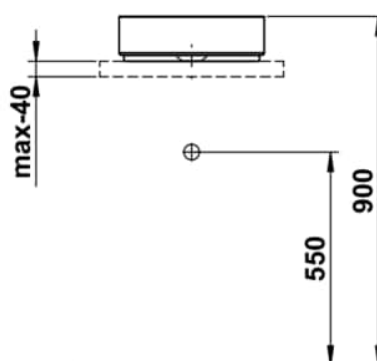

UNISONO

Washbasin bowl, glazed steel, without tap bank, without tap hole, without overflow, including fixing set, drain valve, black spacer ring

DIMENSIONS

Length	375 mm
Width	375 mm
Height	116 mm

COLOUR AND FINISH

<input type="checkbox"/>	000 White
--------------------------	-----------

OPTIONS

112 - without tap hole, without overflow

Back glazed

Bowl length (mm) : 375

Bowl position : Central

Bowl width (mm) : 375

Fixing kit : Included

Glazed base

Installation type : Bowl / On countertop

Internal Shape : 1 - Round

Material : Glazed steel

Net weight (kg) : 4.9

Overflow type : Standard

Plug and Waste : Not included

Shape : Round

Taphole configuration : No tapholes

Trap : Not included

Waste : Not included

Weight (Kg) : 4.9

Without overflow

TECHNICAL DRAWINGS

UNISONO

Unisono: An Invitation to Experience
Space in Its Most Beautiful Form