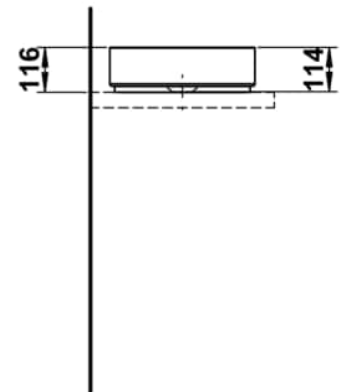

UNISONO

Washbasin bowl, glazed steel, without tap bank, without tap hole, without overflow, including fixing set, drain valve, black spacer ring

DIMENSIONS

Length	375 mm
Width	375 mm
Height	116 mm

COLOUR AND FINISH

<input type="checkbox"/>	000 White
--------------------------	-----------

OPTIONS

112 - without tap hole, without overflow

Back glazed

Bowl length (mm) : 375

Bowl position : Central

Bowl width (mm) : 375

Fixing kit : Included

Glazed base

Installation type : Bowl / On countertop

Internal Shape : 1 - Round

Material : Glazed steel

Net weight (kg) : 4.9

Overflow type : Standard

Plug and Waste : Not included

Shape : Round

Taphole configuration : No tapholes

Trap : Not included

Waste : Not included

Weight (Kg) : 4.9

Without overflow

TECHNICAL DRAWINGS

UNISONO

Unisono: An Invitation to Experience
Space in Its Most Beautiful Form