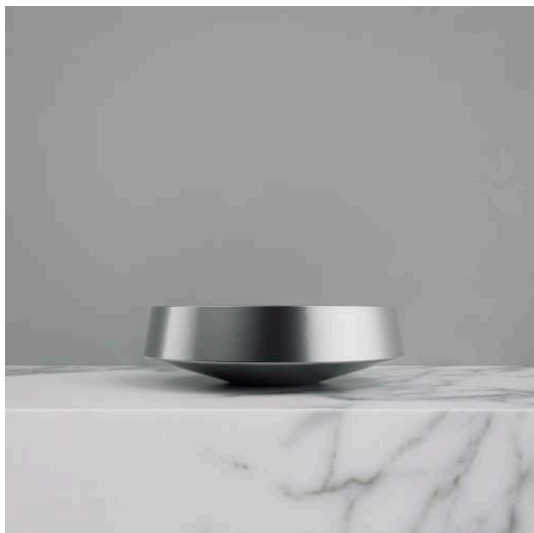

NIB

Washbasin bowl, glazed steel, without tap bank, without tap hole, without overflow, including fixing set, drain valve

DIMENSIONS

Length	360 mm
Width	360 mm
Height	118 mm

COLOUR AND FINISH

716 Black matt

OPTIONS

112 - without tap hole, without overflow

Back glazed

Bowl length (mm) : 360

Bowl position : Central

Bowl width (mm) : 360

Fixing kit : Included

Glazed base

Installation type : Bowl / On countertop

Internal Shape : 1 - Round

Material : Glazed steel

Net weight (kg) : 4.6

Overflow type : Standard

Plug and Waste : Included

Shape : Round

Taphole configuration : No tapholes

Trap : Not included

Waste : Included

Weight (Kg) : 4.6

Without overflow

TECHNICAL DRAWINGS

NIB

Nib captivates with its floating silhouette, bringing lightness and sophistication to the wash area. Three-dimensional clarity meets flowing forms, making the sink seem almost weightless as it appears to float above the countertop. The understated expression is further enhanced by a selection of colors—white, matte black, or dark iron. Nib serves as a visual statement, striking a balance between aesthetics and everyday functionality. Its design delights with optical calm, without sacrificing presence. The harmonious fusion of material, color, and form makes Nib a defining element of modern bathroom design—understatedly elegant, yet emotional and clearly structured.