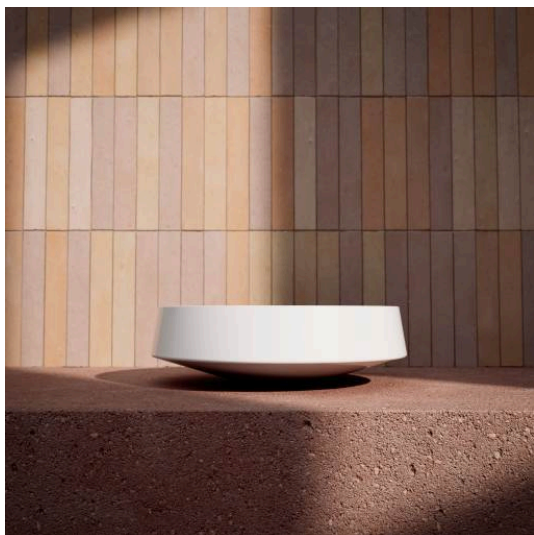

NIB

Washbasin bowl, glazed steel, without tap bank, without tap hole, without overflow, including fixing set, drain valve

DIMENSIONS

Length	360 mm
Width	360 mm
Height	118 mm

COLOUR AND FINISH

716 Black matt

OPTIONS

112 - without tap hole, without overflow

Back glazed

Bowl length (mm) : 360

Bowl position : Central

Bowl width (mm) : 360

Fixing kit : Included

Glazed base

Installation type : Bowl / On countertop

Internal Shape : 1 - Round

Material : Glazed steel

Net weight (kg) : 4.6

Overflow type : Standard

Plug and Waste : Included

Shape : Round

Taphole configuration : No tapholes

Trap : Not included

Waste : Included

Weight (Kg) : 4.6

Without overflow

TECHNICAL DRAWINGS

NIB

Nib captivates with its floating silhouette, bringing lightness and sophistication to the wash area. Three-dimensional clarity meets flowing forms, making the sink seem almost weightless as it appears to float above the countertop. The understated expression is further enhanced by a selection of colors—white, matte black, or dark iron. Nib serves as a visual statement, striking a balance between aesthetics and everyday functionality. Its design delights with optical calm, without sacrificing presence. The harmonious fusion of material, color, and form makes Nib a defining element of modern bathroom design—understatedly elegant, yet emotional and clearly structured.