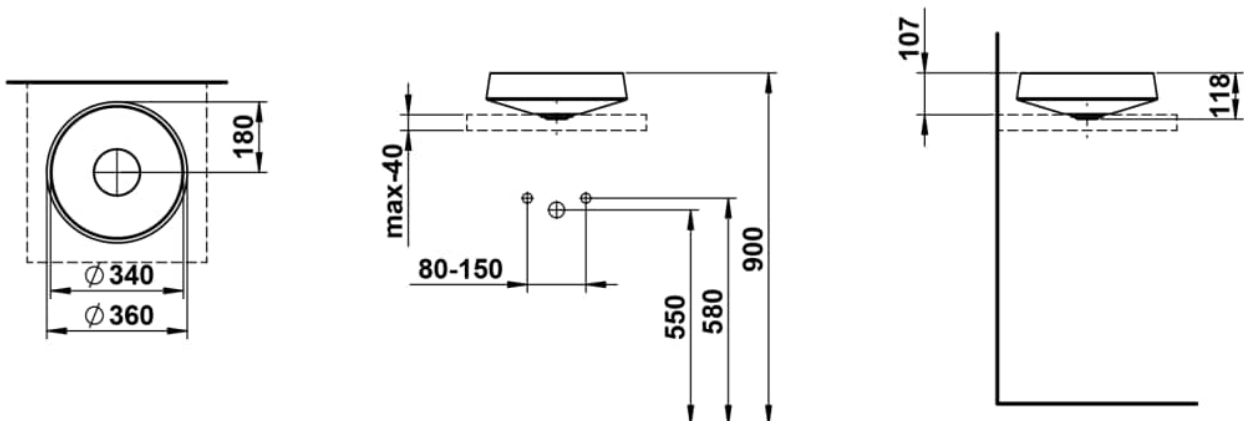

NIB

Washbasin bowl, glazed steel, without tap bank, without tap hole, without overflow, including fixing set, drain valve

DIMENSIONS

Length	360 mm
Width	360 mm
Height	118 mm

COLOUR AND FINISH

716 Black matt

OPTIONS

112 - without tap hole, without overflow

Back glazed

Bowl length (mm) : 360

Bowl position : Central

Bowl width (mm) : 360

Fixing kit : Included

Glazed base

Installation type : Bowl / On countertop

Internal Shape : 1 - Round

Material : Glazed steel

Net weight (kg) : 4.6

Overflow type : Standard

Plug and Waste : Included

Shape : Round

Taphole configuration : No tapholes

Trap : Not included

Waste : Included

Weight (Kg) : 4.6

Without overflow

TECHNICAL DRAWINGS

NIB

Nib captivates with its floating silhouette, bringing lightness and sophistication to the wash area. Three-dimensional clarity meets flowing forms, making the sink seem almost weightless as it appears to float above the countertop. The understated expression is further enhanced by a selection of colors—white, matte black, or dark iron. Nib serves as a visual statement, striking a balance between aesthetics and everyday functionality. Its design delights with optical calm, without sacrificing presence. The harmonious fusion of material, color, and form makes Nib a defining element of modern bathroom design—understatedly elegant, yet emotional and clearly structured.