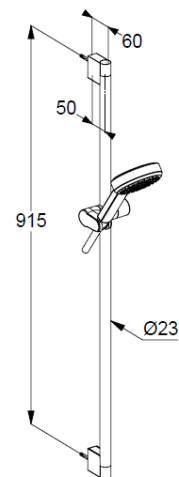

Technische Daten/ Technical Data

KLUDI-DIVE S
shower set 1 S
DN 15

Ref.: 6891005-00

Finishes:
05 chrome

Product description
Manufacturer KLUDI GmbH & Co. KG
Typ: KLUDI-DIVE S
shower set 1 S
Ref.: 6891005-00

hand shower 1 S
flow rate at 3 bar 15 l/min.
(with possibility of limiting to 9 l/min.)
1 spray pattern
with cleaning system
connection G1/2
sieve seal

shower hose
plastic coated
with metal-effect
with conical nuts
anti twist
G1/2 x G1/2 x 1600mm

wall rail 900mm
height-adjustable hand shower hook
with fixing material
for rigid wall mounted

Produktabbildung/ Product picture

Maßzeichnung/ Dimensional drawing

Durchfluss/ Flow rate