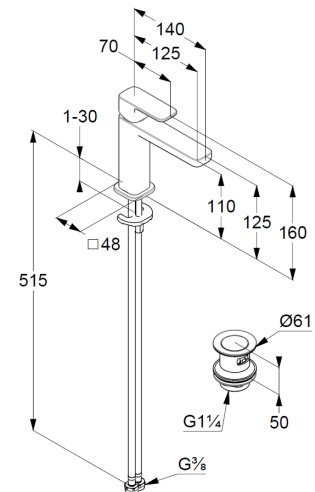

## Technische Daten/ Technical Data

KLUDI RENON, SmartStart  
single lever basin mixer 110  
DN 15

Ref.: 422893975

Finishes:  
39 matt black

Product description  
Manufacturer KLUDI GmbH & Co. KG  
Typ: KLUDI RENON, SmartStart  
single lever basin mixer 110  
Ref.: 422893975

basin mixer  
single lever mixer  
1-hole mounted  
solid lever, metal  
aerator M18,5 PCA  
ceramic cartridge with hot water safety device  
middle position cold water  
flow rate at 3 bar 4,5 l/min.  
flexible hoses G3/8 DVGW approved  
rapid installation set  
push open waste G1 1/4  
for washbasin with overflow  
EU taxonomy: max. 6 l/min. -  
Substantial Contribution (SC) possible

### Produktabbildung/ Product picture

### Maßzeichnung/ Dimensional drawing