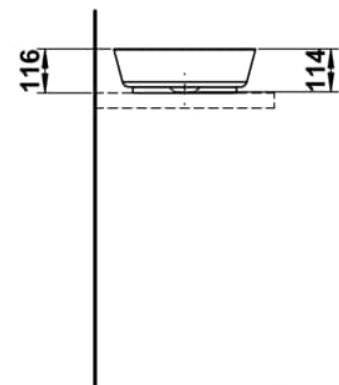

TECHNICAL DRAWINGS