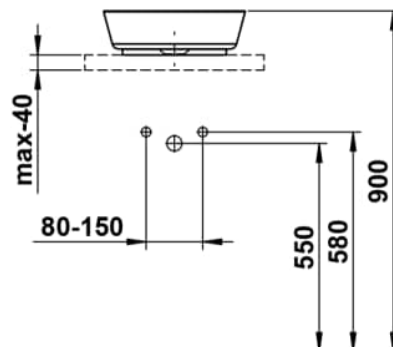

TECHNICAL DRAWINGS