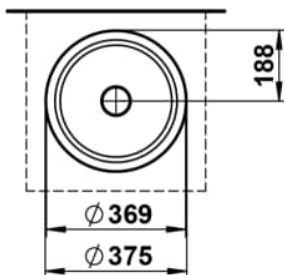

TECHNICAL DRAWINGS