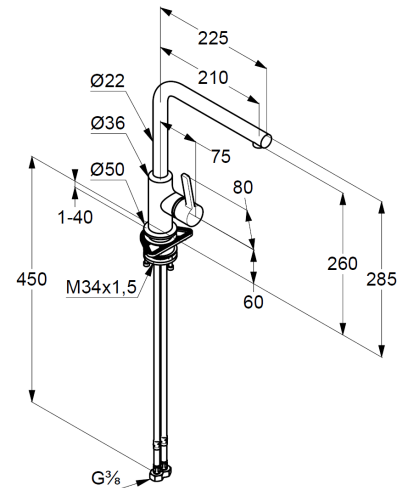

# Technische Daten/ Technical Data

KLUDI L-INE S  
kitchen faucet  
DN 15

Ref.: 408030575

Finishes:  
05 chrome

Product description  
Manufacturer KLUDI GmbH & Co. KG  
Typ: KLUDI L-INE S  
kitchen faucet  
Ref.: 408030575

kitchen faucet  
single lever mixer  
1-hole mounted  
solid lever metal  
lateral actuation  
aerator M18 PCA laminar  
ceramic cartridge  
flow rate at 3 bar 7,6 l/min.  
swivel spout (360°)  
flexible hoses G3/8 DVGW approved  
shank-fixing

## Produktabbildung/ Product picture

## Maßzeichnung/ Dimensional drawing