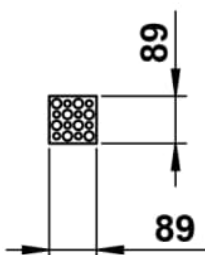

ASSIST

Box, American walnut, oiled, with 16 drill holes, 12 and 17 mm

DIMENSIONS

Length	89 mm
Width	89 mm
Height	44 mm

COLOUR AND FINISH

OPTIONS

000 - standard option

Installation type : Wall-mounted

Net weight (kg) : 0.1

Material : Metal

Shape : Rectangular

TECHNICAL DRAWINGS

ASSIST

Assist is more than just a functional accessory – it is an architectural statement. With its floating lightness and uncompromising linearity, Assist introduces a new dimension of design into the bathroom. The shelves provide space for everyday essentials without creating visual clutter. Whether in private bathrooms or high-end commercial spaces, its understated design integrates seamlessly, allowing materials and forms to take center stage. Assist is the perfect addition to spaces that are not merely designed, but composed.