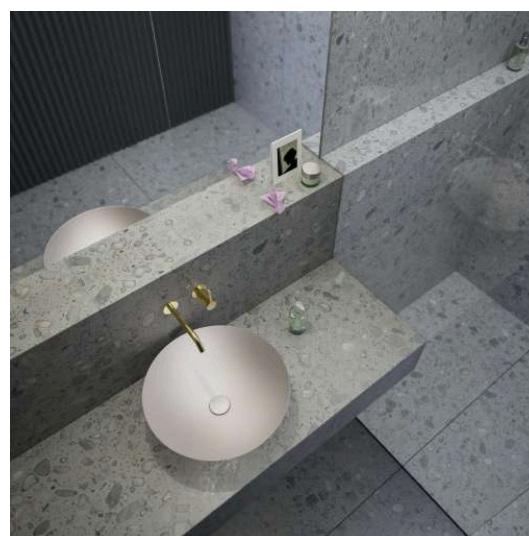

CHARACTERS

Washbasin bowl, glazed steel, without tap bank, without tap hole, without overflow, including fixing set, drain valve

DIMENSIONS

Length	360 mm
Width	360 mm
Height	137 mm

COLOUR AND FINISH

<input type="checkbox"/>	757 White matt
--------------------------	----------------

Installation type : Bowl / On countertop

Internal Shape : 1 - Round

Material : Glazed steel

Net weight (kg) : 3.3

Overflow type : Standard

Plug and Waste : Included

Shape : Round

Taphole configuration : No tapholes

Trap : Not included

Waste : Included

Weight (Kg) : 3.3

Without overflow

TECHNICAL DRAWINGS

CHARACTERS

With the Characters series, the classic washbowl is given a completely new expression—reduced in form, impressive in impact, and directly inspired by nature. Innovative enamel surfaces lend the steel extraordinary depth and vibrancy, shifting with the light and reflecting the ever-changing play of the elements.

Characters brings the full spectrum of nature into the bathroom:

The rich aquatic tones deep indigo, deep blue, and deep green evoke the vastness of the ocean and the depth of the sky. Earthy shades like oyster matt, silk matt, gravel matt, and nordic matt embody the calm of natural landscapes at first light—soft, matte finishes with a velvety appearance. Complemented by timeless tones such as dark iron, matte black, and white, the result is a series of distinctive washbasins available in three thoughtfully designed sizes: 300, 360, and 450 mm in diameter.