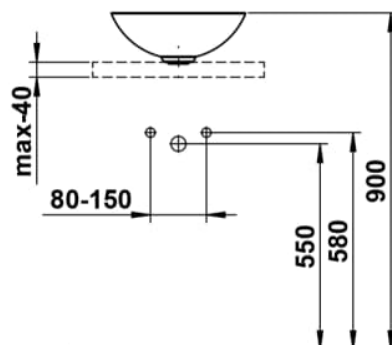

CHARACTERS

Washbasin bowl, glazed steel, without tap bank, without tap hole, without overflow, including fixing set, drain valve

DIMENSIONS

Length	360 mm
Width	360 mm
Height	137 mm

COLOUR AND FINISH

<input type="checkbox"/>	757 White matt
--------------------------	----------------

OPTIONS

112 - without tap hole, without overflow

Back glazed

Bowl length (mm) : 360

Bowl position : Central

Bowl width (mm) : 360

Fixing kit : Included

Glazed base

Installation type : Bowl / On countertop

Internal Shape : 1 - Round

Material : Glazed steel

Net weight (kg) : 3.3

Overflow type : Standard

Plug and Waste : Included

Shape : Round

Taphole configuration : No tapholes

Trap : Not included

Waste : Included

Weight (Kg) : 3.3

Without overflow

TECHNICAL DRAWINGS

CHARACTERS

With the Characters series, the classic washbowl is given a completely new expression—reduced in form, impressive in impact, and directly inspired by nature. Innovative enamel surfaces lend the steel extraordinary depth and vibrancy, shifting with the light and reflecting the ever-changing play of the elements.