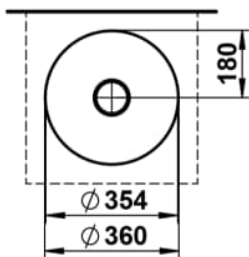

CHARACTERS

Washbasin bowl, glazed steel, without tap bank, without tap hole, without overflow, including fixing set, drain valve

DIMENSIONS

Length	360 mm
Width	360 mm
Height	137 mm

COLOUR AND FINISH

<input type="checkbox"/>	757 White matt
--------------------------	----------------

OPTIONS

112 - without tap hole, without overflow

Back glazed

Bowl length (mm) : 360

Bowl position : Central

Bowl width (mm) : 360

Fixing kit : Included

Glazed base

Installation type : Bowl / On countertop

Internal Shape : 1 - Round

Material : Glazed steel

Net weight (kg) : 3.3

Overflow type : Standard

Plug and Waste : Included

Shape : Round

Taphole configuration : No tapholes

Trap : Not included

Waste : Included

Weight (Kg) : 3.3

Without overflow

TECHNICAL DRAWINGS

CHARACTERS

With the Characters series, the classic washbowl is given a completely new expression—reduced in form, impressive in impact, and directly inspired by nature. Innovative enamel surfaces lend the steel extraordinary depth and vibrancy, shifting with the light and reflecting the ever-changing play of the elements.