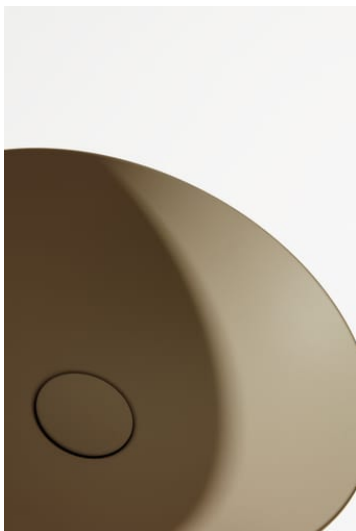

Installation type : Bowl / On countertop

Internal Shape : 1 - Round

Material : Glazed steel

Net weight (kg) : 3.3

Overflow type : Standard

Plug and Waste : Included

Shape : Round

Taphole configuration : No tapholes

Trap : Not included

Waste : Included

Weight (Kg) : 3.3

Without overflow

TECHNICAL DRAWINGS

CHARACTERS

With the Characters series, the classic washbowl is given a completely new expression—reduced in form, impressive in impact, and directly inspired by nature. Innovative enamel surfaces lend the steel extraordinary depth and vibrancy, shifting with the light and reflecting the ever-changing play of the elements.

Characters brings the full spectrum of nature into the bathroom:

The rich aquatic tones deep indigo, deep blue, and deep green evoke the vastness of the ocean and the depth of the sky. Earthy shades like oyster matt, silk matt, gravel matt, and nordic matt embody the calm of natural landscapes at first light—soft, matte finishes with a velvety appearance. Complemented by timeless tones such as dark iron, matte black, and white, the result is a series of distinctive washbasins available in three thoughtfully designed sizes: 300, 360, and 450 mm in diameter.

Each surface is created through a sophisticated enameling process that combines precise technology with artisanal craftsmanship. The result: individual basins with a velvety texture and lively color gradients that reflect light in a truly unique way.