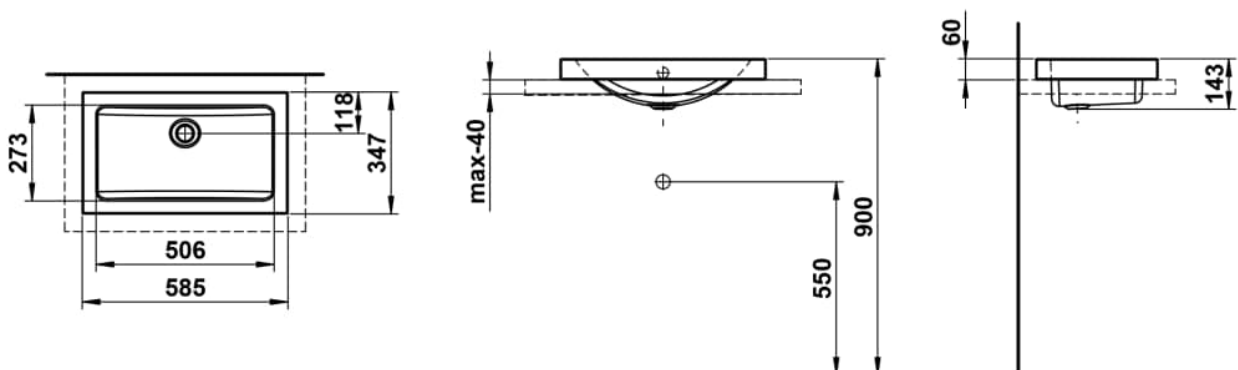

CLASSICS

Washbasin bowl, glazed steel, without tap bank, without tap hole, with overflow, including fixing set, overflow set

DIMENSIONS

Length	585 mm
Width	347 mm
Height	135 mm

COLOUR AND FINISH

☐	000 White

OPTIONS

109 - without tap hole

Back glazed

Bowl length (mm) : 585

Bowl position : Central

Bowl width (mm) : 346

Fixing kit : Included

Glazed base

Installation type : Bowl / On countertop

Internal Shape : 6 - Rectangular

Material : Glazed steel

Net weight (kg) : 5.4

Overflow type : Standard

Plug and Waste : Not included

Shape : Rectangular

Taphole configuration : No tapholes

Trap : Not included

Waste : Not included

Weight (Kg) : 5.4

TECHNICAL DRAWINGS