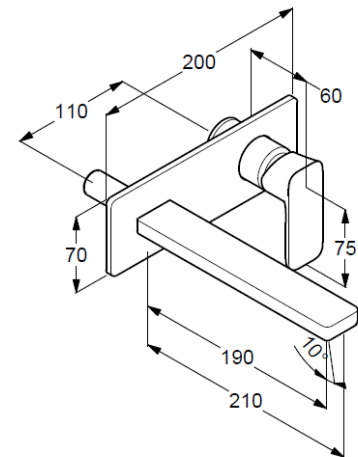

aerator, S-Pointer M24 PCA

flow rate at 3 bar 4,5 l/min.

fixed spout

EU taxonomy: max. 6 l/min. -

Substantial Contribution (SC) possible

### Produktabbildung/ Product picture

### Maßzeichnung/ Dimensional drawing