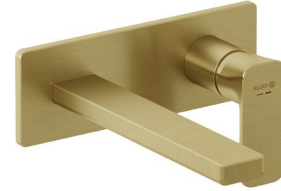

Technische Daten/ Technical Data

KLUDI RENON

concealed single lever basin mixer
DN 15

Ref.: 42244N075

Finishes:

NO Brushed Gold (18) PVD

Product description

Manufacturer KLUDI GmbH & Co. KG

Typ: KLUDI RENON

concealed single lever basin mixer

Ref.: 42244N075

concealed single lever basin mixer

projection 210mm

trim set without pre-installation set

for pre installation set KLUDI Ref.: 38241

wall mounted

solid lever, metal

aerator, S-Pointer M24 PCA

flow rate at 3 bar 4,5 l/min.

fixed spout

EU taxonomy: max. 6 l/min. -

Substantial Contribution (SC) possible

Produktabbildung/ Product picture