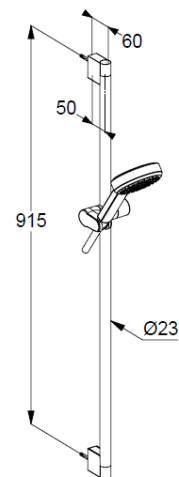

Technische Daten/ Technical Data

KLUDI-DIVE S
shower set 1 S
DN 15

Ref.: 6891039-00

Finishes:
39 matt black

Product description
Manufacturer KLUDI GmbH & Co. KG
Typ: KLUDI-DIVE S
shower set 1 S
Ref.: 6891039-00

hand shower 1 S
flow rate at 3 bar 15 l/min.
(with possibility of limiting to 9 l/min.)
1 spray pattern
with cleaning system
connection G1/2
sieve seal

shower hose
plastic coated
with metal-effect
with conical nuts
anti twist
G1/2 x G1/2 x 1600mm

wall rail 900mm
height-adjustable hand shower hook
with fixing material
for rigid wall mounted

Produktabbildung/ Product picture

Maßzeichnung/ Dimensional drawing

Durchfluss/ Flow rate