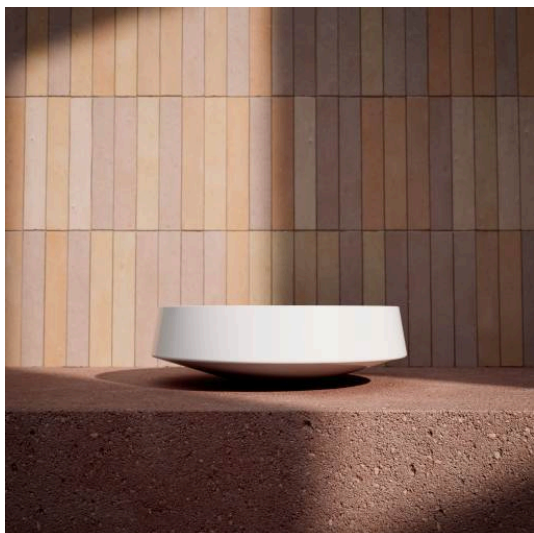

NIB

Washbasin bowl, glazed steel, without tap bank, without tap hole, without overflow, including fixing set, drain valve

DIMENSIONS

Length	360 mm
Width	360 mm
Height	118 mm

COLOUR AND FINISH

■ 019 Dark iron

OPTIONS

112 - without tap hole, without overflow

Back glazed

Bowl length (mm) : 360

Bowl position : Central

Bowl width (mm) : 360

Fixing kit : Included

Glazed base

Installation type : Bowl / On countertop

Internal Shape : 1 - Round

Material : Glazed steel

Net weight (kg) : 4.6

Overflow type : Standard

Plug and Waste : Included

Shape : Round

Taphole configuration : No tapholes

Trap : Not included

Waste : Included

Weight (Kg) : 4.6

Without overflow

TECHNICAL DRAWINGS

NIB

Nib captivates with its floating silhouette, bringing lightness and sophistication to the wash area. Three-dimensional clarity meets flowing forms, making the sink seem almost weightless as it appears to float above the countertop. The understated expression is further enhanced by a selection of colors—white, matte black, or dark iron. Nib serves as a visual statement, striking a balance between aesthetics and everyday functionality. Its design delights with optical calm, without sacrificing presence. The harmonious fusion of material, color, and form makes Nib a defining element of modern bathroom design—understatedly elegant, yet emotional and clearly structured.