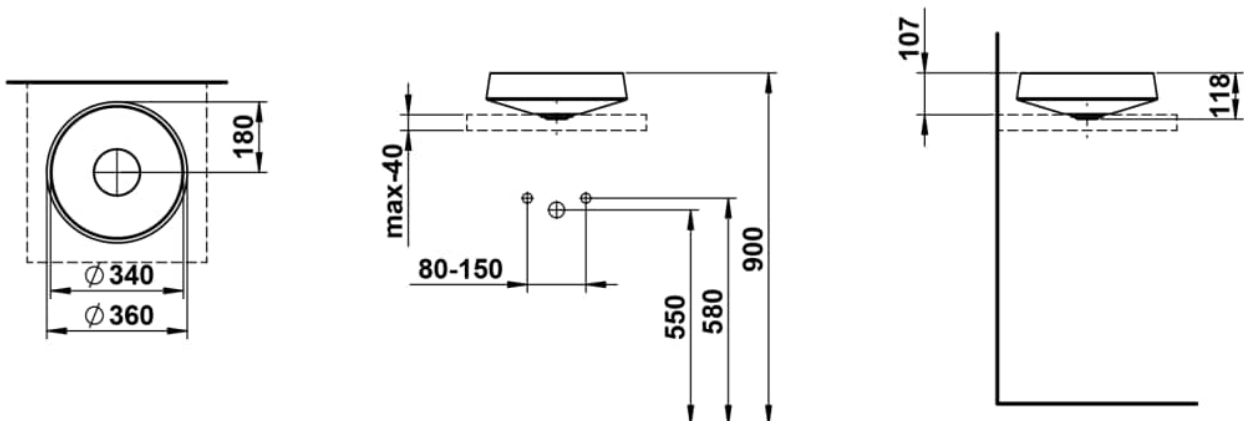

NIB

Washbasin bowl, glazed steel, without tap bank, without tap hole, without overflow, including fixing set, drain valve

DIMENSIONS

Length	360 mm
Width	360 mm
Height	118 mm

COLOUR AND FINISH

■ 019 Dark iron

OPTIONS

112 - without tap hole, without overflow

Back glazed

Bowl length (mm) : 360

Bowl position : Central

Bowl width (mm) : 360

Fixing kit : Included

Glazed base

Installation type : Bowl / On countertop

Internal Shape : 1 - Round

Material : Glazed steel

Net weight (kg) : 4.6

Overflow type : Standard

Plug and Waste : Included

Shape : Round

Taphole configuration : No tapholes

Trap : Not included

Waste : Included

Weight (Kg) : 4.6

Without overflow

TECHNICAL DRAWINGS

NIB

Nib captivates with its floating silhouette, bringing lightness and sophistication to the wash area. Three-dimensional clarity meets flowing forms, making the sink seem almost weightless as it appears to float above the countertop. The understated expression is further enhanced by a selection of colors—white, matte black, or dark iron. Nib serves as a visual statement, striking a balance between aesthetics and everyday functionality. Its design delights with optical calm, without sacrificing presence. The harmonious fusion of material, color, and form makes Nib a defining element of modern bathroom design—understatedly elegant, yet emotional and clearly structured.