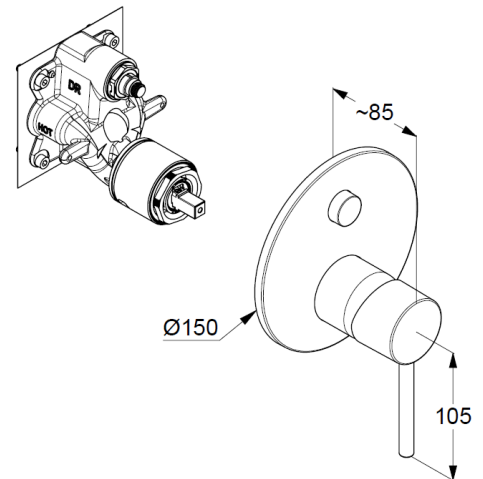

concealed single lever bath-and shower mixer

Ref.: 387593976

concealed bath-shower mixer

single lever mixer

trim set without pre-installation set

for pre-installation set KLUDI SLIM.BOXX Ref.: 88022

trim set with functional unit

wall mounted

PUSH&SWITCH diverter

automatic diverter: shower/bath

solid lever, metal

ceramic cartridge with hot water safety device

flow rate bath at 3 bar 28 l/min.

flow rate shower at 3 bar 24 l/min.

Produktabbildung/ Product picture

Maßzeichnung/ Dimensional drawing

Durchfluss/ Flow rate