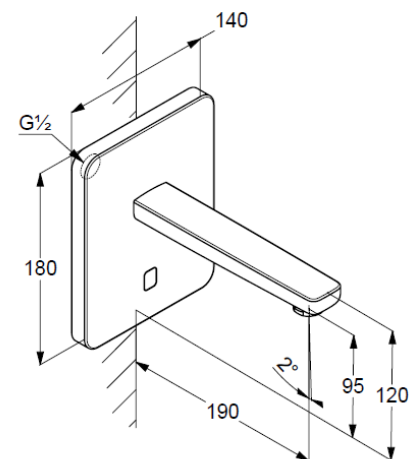

Technische Daten/ Technical Data

KLUDI ZENTA SL

electronic controlled basin mixer
trim set
190 mm

Ref.: 3850205

Finishes:
05 chrome

Product description

Manufacturer KLUDI GmbH & Co. KG
Typ: KLUDI ZENTA SL
electronic controlled basin mixer
Ref.: 3850205

electronic controlled basin mixer
6V battery or 230V main adapter
trim set without pre-installation set
for pre-installation set KLUDI Ref.: 38003 and 38004
for cold water or mixed water
mixing shaft with temperature handle
optical object registration
aerator, S-Pointer M24 PCA
flow rate at 3 bar 5 l/min.
activation optoelectrical
maximum water run-time ca. 2 minutes
safety class IP65
hygienic flushing

Produktabbildung/ Product picture

Maßzeichnung/ Dimensional drawing

Durchfluss/ Flow rate