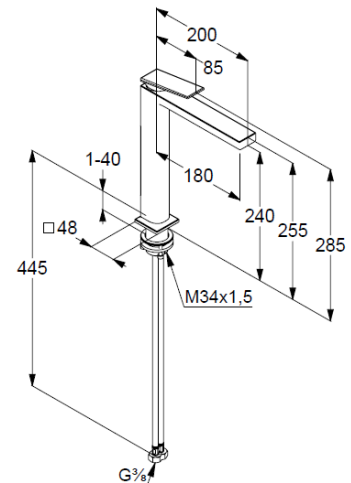

solid lever, metal

aerator, S-Pointer M18,5 PCA

ceramic cartridge with hot water safety device

flow rate at 3 bar 4,5 l/ min.

fixed spout

flexible hoses G3/8 DVGW approved

shank-fixing

without pop up waste

### Maßzeichnung/ Dimensional drawing