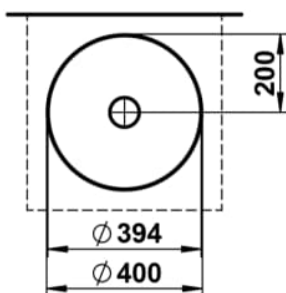

TECHNICAL DRAWINGS