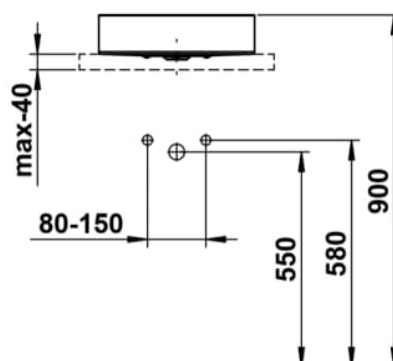

TECHNICAL DRAWINGS