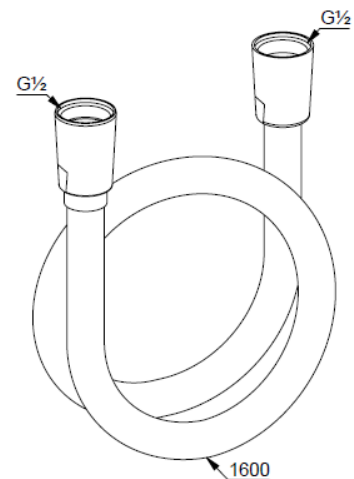

Technische Daten/ Technical Data

KLUDI SUPARAFLEX

shower hose

DN 15

Ref.: 61072N5-00

Finishes:

N5 Stainless Brushed Nickel PVD

Product description

Manufacturer KLUDI GmbH & Co. KG

Typ: KLUDI SUPARAFLEX

shower hose

Ref.: 61072N5-00

shower hose

plastic coated

with metal-effect

with conical nuts

anti twist

G1/2 x G1/2 x 1600mm

Produktabbildung/ Product picture

Maßzeichnung/ Dimensional drawing

Durchfluss/ Flow rate