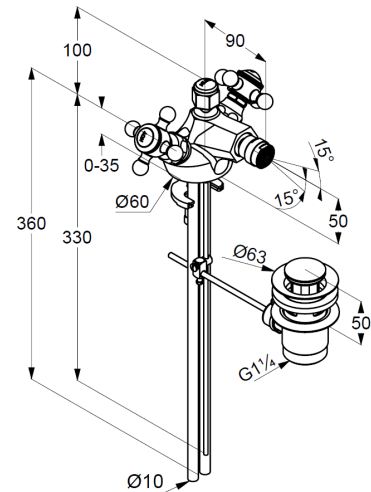

# Technische Daten/ Technical Data

KLUDI 1926  
bidet mixer  
DN 15

Ref.: 512110520

Finishes:  
05 chrome

Product description  
Manufacturer KLUDI GmbH & Co. KG  
Typ: KLUDI 1926  
bidet mixer  
Ref.: 512110520

bidet mixer  
2-handle mixer  
1-hole mounted  
cross handle, metal  
with ball joint  
aerator M24  
ceramic headparts 180°  
copper pipes  $\varnothing$  10mm  
rapid installation set  
pop up waste G1 1/4 metal

## Produktabbildung/ Product picture

## Maßzeichnung/ Dimensional drawing