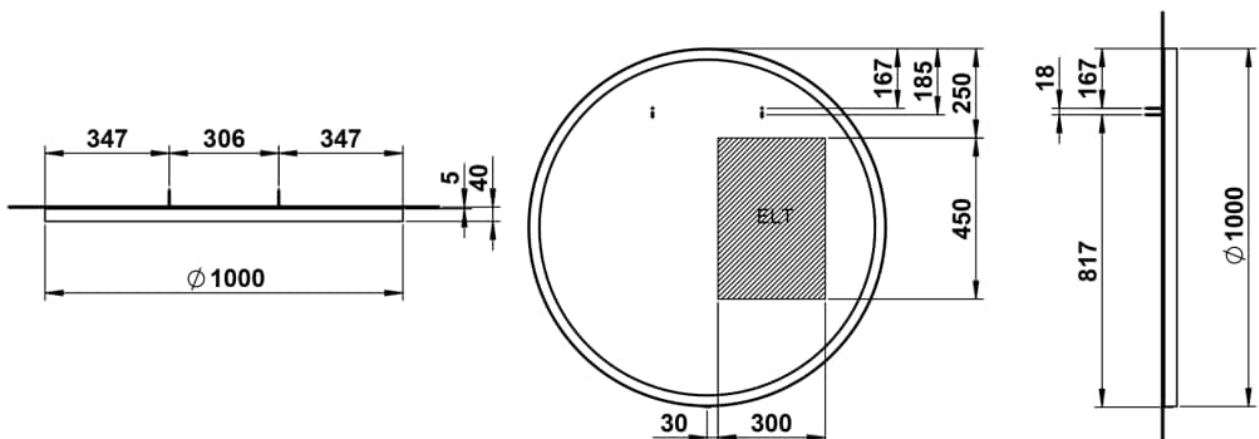

YVA

Mirror 1000 mm, aluminium, indirect circumferential LED light, dimmable, 15 watt, luminous color 4000 Kelvin, including fixing set, LED converter, touch switch and auxiliary function

DIMENSIONS

Length	1000 mm
Width	40 mm
Height	1000 mm

COLOUR AND FINISH

■ 450 Black Matt

Net weight (kg) : 9.5

TECHNICAL DRAWINGS

YVA

The YVA Series Mirrors: Timeless Elegance and Clear Design Language

Whether round or rectangular, the YVA mirrors blend harmoniously into modern bathrooms, creating a gentle light atmosphere with their continuous indirect lighting. The neutral white light provides a natural radiance and emphasizes the calm clarity of the design.