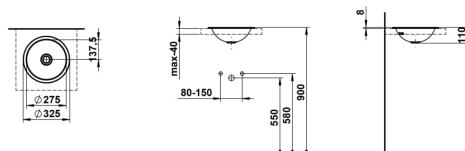

## DIMENSIONS

Length	325 mm
Width	325 mm
Height	110 mm

Glazed base

Installation type : Drop-in / Countertop

Internal Shape : 1 - Round

Material : Glazed steel

Net weight (kg) : 1.3

Overflow type : Standard

Plug and Waste : Not included

Shape : Round

Tap hole configuration : No tap holes

Trap : Not included

Waste : Not included

Weight (Kg) : 1.3

Without overflow

## TECHNICAL DRAWINGS