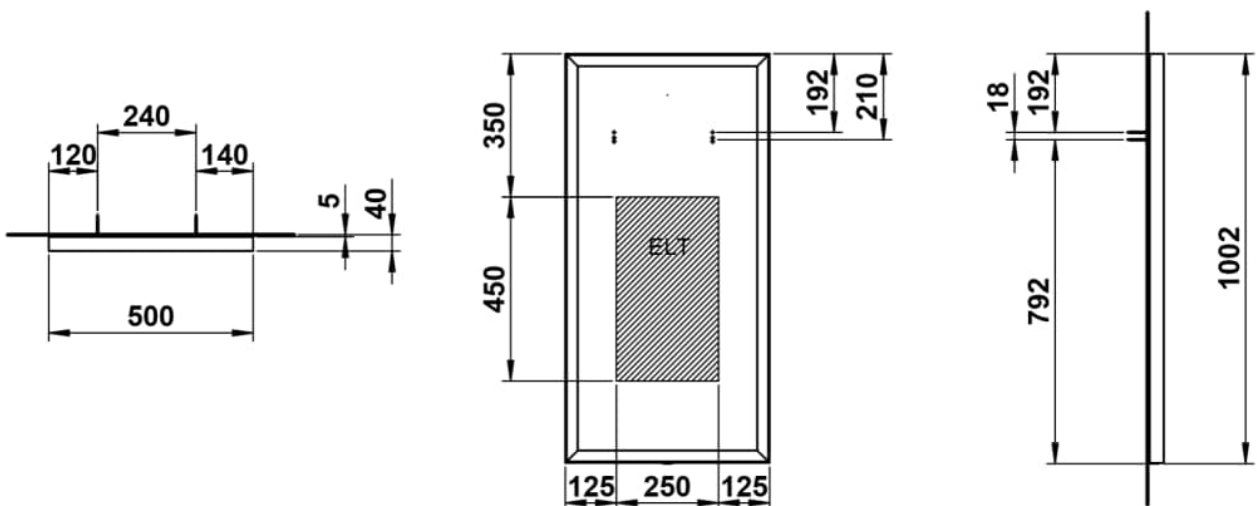

YVA

Mirror 500 mm, aluminium, indirect circumferential LED light, dimmable, 14 watt, luminous color 4000 Kelvin, including fixing set, LED converter, touch switch and auxiliary function

DIMENSIONS

Length	500 mm
Width	40 mm
Height	1000 mm

COLOUR AND FINISH

■ 450 Black Matt

Net weight (kg) : 5.5

TECHNICAL DRAWINGS

YVA

The YVA Series Mirrors: Timeless
Elegance and Clear Design Language

Whether round or rectangular, the YVA mirrors blend harmoniously into modern bathrooms, creating a gentle light atmosphere with their continuous indirect lighting. The neutral white light provides a natural radiance and emphasizes the calm clarity of the design.