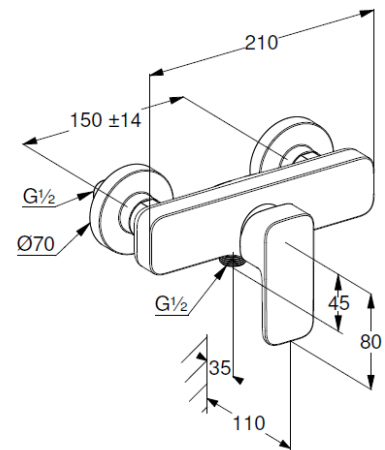

Technische Daten/ Technical Data

KLUDI RENON
single lever shower mixer
DN 15

Ref.: 42831N175

Finishes:
N1 Brushed Bronze PVD

Product description
Manufacturer KLUDI GmbH & Co. KG
Typ: KLUDI RENON
single lever shower mixer
Ref.: 42831N175

shower mixer
single lever mixer
wall mounted
solid lever, metal
protected against back flow
shower outlet G1/2
ceramic cartridge with hot water safety device
flow rate at 3 bar 23 l/min.
S-unions G1/2 x G3/4

Produktabbildung/ Product picture

Maßzeichnung/ Dimensional drawing

Durchfluss/ Flow rate