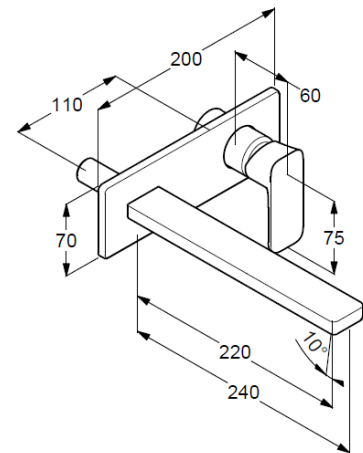

Technische Daten/ Technical Data

KLUDI RENON

concealed single lever basin mixer
DN 15

Ref.: 422455375

Finishes:
53 matt white

Product description
Manufacturer KLUDI GmbH & Co. KG
Typ: KLUDI RENON
concealed single lever basin mixer
Ref.: 422455375

concealed single lever basin mixer
projection 240mm
trim set without pre-installation set
for pre-installation set KLUDI Ref.: 38241
wall mounted
solid lever, metal
aerator, S-Pointer M24 PCA
flow rate at 3 bar 4,5 l/min.
fixed spout
EU taxonomy: max. 6 l/min. -
Substantial Contribution (SC) possible

Produktabbildung/ Product picture

Maßzeichnung/ Dimensional drawing

Durchfluss/ Flow rate