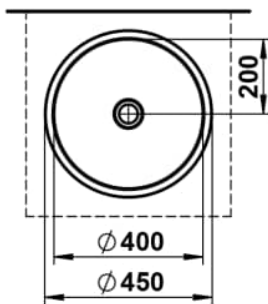

FORM

Under-mounted washbasin, glazed steel, without tap bank, without tap hole, without overflow, including fixing set

DIMENSIONS

Length	450 mm
Width	450 mm
Height	159 mm

COLOUR AND FINISH

□ 000 White

OPTIONS

112 - without tap hole, without overflow

Back glazed

Bowl length (mm) : 409

Bowl position : Central

Bowl width (mm) : 409

Fixing kit : Included

Glazed base

Installation type : Built-in / Under countertop

Internal Shape : 1 - Round

Material : Glazed steel

Net weight (kg) : 2.8

Overflow type : Standard

Plug and Waste : Not included

Shape : Round

Taphole configuration : No tapholes

Trap : Not included

Waste : Not included

Weight (Kg) : 2.8

Without overflow

TECHNICAL DRAWINGS

FORM

The washbasins of the Form collection are an ode to the purity of design and the refinement of materials. In white, bicolor, matte black, or dark iron, they reveal their full beauty. Clear, flowing lines give them a subtle yet powerful presence, bringing a calm, timeless character to any space. Whether wall-mounted or freestanding, round, oval, or rectangular, Form combines minimalist architecture with precise craftsmanship. Soft, organic contours create a harmonious balance between geometric clarity and natural grace. Each basin expresses a sense of poise, aesthetics, and an appreciation for what truly matters. Seamlessly integrating into any bathroom concept, it convinces through perfect proportions, meticulous detailing, and well-considered functionality. The result is wash areas that radiate clarity and elegance – a design that remains timeless while harmoniously connecting modern demands with a gentle formal language.