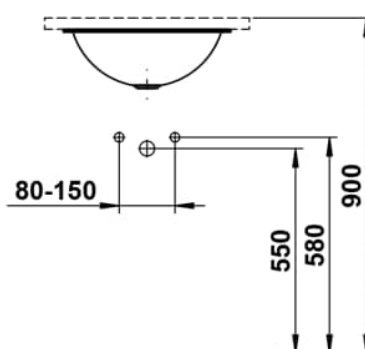

FORM

Under-mounted washbasin, glazed steel, without tap bank, without tap hole, without overflow, including fixing set

DIMENSIONS

Length	450 mm
Width	450 mm
Height	159 mm

COLOUR AND FINISH

□ 000 White

OPTIONS

112 - without tap hole, without overflow

Back glazed

Bowl length (mm) : 409

Bowl position : Central

Bowl width (mm) : 409

Fixing kit : Included

Glazed base

Installation type : Built-in / Under countertop

Internal Shape : 1 - Round

Material : Glazed steel

Net weight (kg) : 2.8

Overflow type : Standard

Plug and Waste : Not included

Shape : Round

Taphole configuration : No tapholes

Trap : Not included

Waste : Not included

Weight (Kg) : 2.8

Without overflow

TECHNICAL DRAWINGS

FORM

The washbasins of the Form collection are an ode to the purity of design and the refinement of materials. In white, bicolor, matte black, or dark iron, they reveal their full beauty. Clear, flowing lines give them a subtle yet powerful presence, bringing a calm, timeless character to any space. Whether wall-mounted or freestanding, round, oval, or rectangular, Form combines minimalist architecture with precise craftsmanship. Soft, organic contours create a harmonious balance between geometric clarity and natural grace. Each basin expresses a sense of poise, aesthetics, and an appreciation for what truly matters. Seamlessly integrating into any bathroom concept, it convinces through perfect proportions, meticulous detailing, and well-considered functionality. The result is wash areas that radiate clarity and elegance – a design that remains timeless while harmoniously connecting modern demands with a gentle formal language.