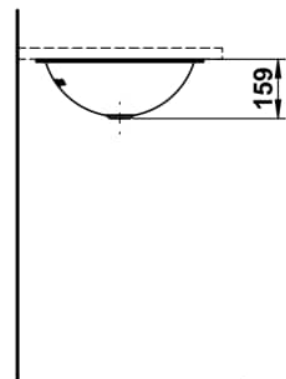

FORM

Under-mounted washbasin, glazed steel, without tap bank, without tap hole, without overflow, including fixing set

DIMENSIONS

Length	450 mm
Width	450 mm
Height	159 mm

COLOUR AND FINISH

□ 000 White

OPTIONS

112 - without tap hole, without overflow

Back glazed

Bowl length (mm) : 409

Bowl position : Central

Bowl width (mm) : 409

Fixing kit : Included

Glazed base

Installation type : Built-in / Under countertop

Internal Shape : 1 - Round

Material : Glazed steel

Net weight (kg) : 2.8

Overflow type : Standard

Plug and Waste : Not included

Shape : Round

Taphole configuration : No tapholes

Trap : Not included

Waste : Not included

Weight (Kg) : 2.8

Without overflow

TECHNICAL DRAWINGS

FORM

The washbasins of the Form collection are an ode to the purity of design and the refinement of materials. In white, bicolor, matte black, or dark iron, they reveal their full beauty. Clear, flowing lines give them a subtle yet powerful presence, bringing a calm, timeless character to any space. Whether wall-mounted or freestanding, round, oval, or rectangular, Form combines minimalist architecture with precise craftsmanship. Soft, organic contours create a harmonious balance between geometric clarity and natural grace. Each basin expresses a sense of poise, aesthetics, and an appreciation for what truly matters. Seamlessly integrating into any bathroom concept, it convinces through perfect proportions, meticulous detailing, and well-considered functionality. The result is wash areas that radiate clarity and elegance – a design that remains timeless while harmoniously connecting modern demands with a gentle formal language.