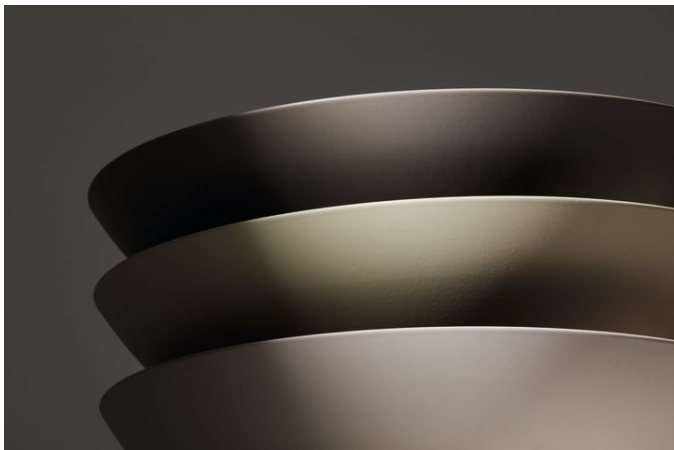

OPTIONS

112 - without tap hole, without overflow

Back glazed

Bowl length (mm) : 300

Bowl position : Central

Bowl width (mm) : 300

Fixing kit : Included

Glazed base

Trap : Not included

Waste : Included

Weight (Kg) : 2.3

Without overflow

TECHNICAL DRAWINGS

CHARACTERS

With the Characters series, the classic washbowl is given a completely new expression—reduced in form, impressive in impact, and directly inspired by nature. Innovative enamel surfaces lend the steel extraordinary depth and vibrancy, shifting with the light and reflecting the ever-changing play of the elements.

Characters brings the full spectrum of nature into the bathroom:

The rich aquatic tones deep indigo, deep blue, and deep green evoke the vastness of the ocean and the depth of the sky. Earthy shades like oyster matt, silk matt, gravel matt, and nordic matt embody the calm of natural landscapes at first light—soft, matte finishes with a velvety appearance. Complemented by timeless tones such as dark iron, matte black, and white, the result is a series of distinctive washbasins available in three thoughtfully designed sizes: 300, 360, and 450 mm in diameter.

Each surface is created through a sophisticated enameling process that combines precise technology with artisanal craftsmanship. The result: individual basins with a velvety texture and lively color gradients that reflect light in a truly unique way.