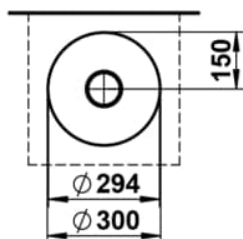

TECHNICAL DRAWINGS