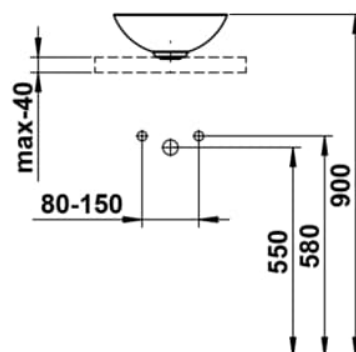

CHARACTERS

Washbasin bowl, glazed steel, without tap bank, without tap hole, without overflow, including fixing set, drain valve

DIMENSIONS

Length	300 mm
Width	300 mm
Height	118 mm

COLOUR AND FINISH

709 Silk Matt

OPTIONS

112 - without tap hole, without overflow

Back glazed

Bowl length (mm) : 300

Bowl position : Central

Bowl width (mm) : 300

Fixing kit : Included

Glazed base

Installation type : Bowl / On countertop

Internal Shape : 1 - Round

Material : Glazed steel

Net weight (kg) : 2.3

Overflow type : Standard

Plug and Waste : Included

Shape : Round

Taphole configuration : No tapholes

Trap : Not included

Waste : Included

Weight (Kg) : 2.3

Without overflow

TECHNICAL DRAWINGS

CHARACTERS

With the Characters series, the classic washbowl is given a completely new expression—reduced in form, impressive in impact, and directly inspired by nature. Innovative enamel surfaces lend the steel extraordinary depth and vibrancy, shifting with the light and reflecting the ever-changing play of the elements.