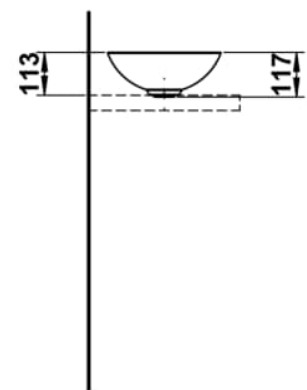

CHARACTERS

Washbasin bowl, glazed steel, without tap bank, without tap hole, without overflow, including fixing set, drain valve

DIMENSIONS

Length	300 mm
Width	300 mm
Height	118 mm

COLOUR AND FINISH

709 Silk Matt

OPTIONS

112 - without tap hole, without overflow

Back glazed

Bowl length (mm) : 300

Bowl position : Central

Bowl width (mm) : 300

Fixing kit : Included

Glazed base

Installation type : Bowl / On countertop

Internal Shape : 1 - Round

Material : Glazed steel

Net weight (kg) : 2.3

Overflow type : Standard

Plug and Waste : Included

Shape : Round

Taphole configuration : No tapholes

Trap : Not included

Waste : Included

Weight (Kg) : 2.3

Without overflow

TECHNICAL DRAWINGS

CHARACTERS

With the Characters series, the classic washbowl is given a completely new expression—reduced in form, impressive in impact, and directly inspired by nature. Innovative enamel surfaces lend the steel extraordinary depth and vibrancy, shifting with the light and reflecting the ever-changing play of the elements.