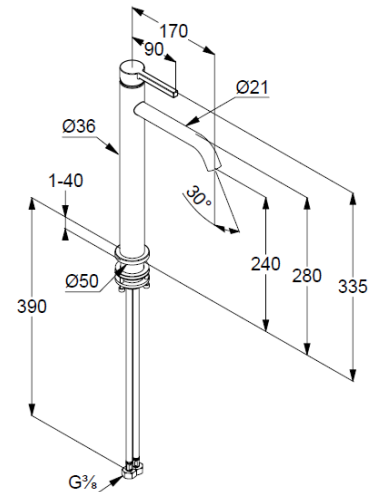

single lever basin mixer, 240mm for washbowls

Ref.: 202980515

washbowl mixer

single lever mixer

1-hole mounted

solid lever, metal

aerator, S-Pointer M18,5 PCA

ceramic cartridge

flow rate at 3 bar 4,5 l/min.

fixed spout

flexible hoses G3/8 DVGW approved

shank-fixing

without pop up waste

EU taxonomy: max. 6 l/min. -

Substantial Contribution (SC) possible

Produktabbildung/ Product picture

Maßzeichnung/ Dimensional drawing

Durchfluss/ Flow rate