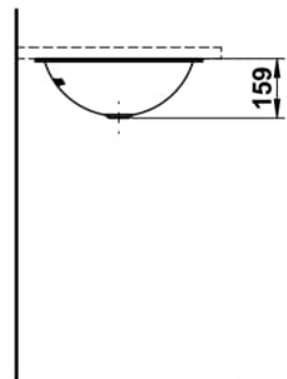

CLASSICS

Under-mounted washbasin, glazed steel, without tap bank, without tap hole, without overflow, including fixing set

DIMENSIONS

Length	526 mm
Width	290 mm
Height	143 mm

COLOUR AND FINISH

☐ 000 White

OPTIONS

112 - without tap hole, without overflow

Back glazed

Bowl length (mm) : 507

Bowl position : Central

Bowl width (mm) : 273

Fixing kit : Included

Glazed base

Installation type : Built-in / Under countertop

Internal Shape : 6 - Rectangular

Material : Glazed steel

Net weight (kg) : 3.8

Overflow type : Standard

Plug and Waste : Not included

Shape : Rectangular

Taphole configuration : No tapholes

Trap : Not included

Waste : Not included

Weight (Kg) : 3.8

Without overflow

TECHNICAL DRAWINGS