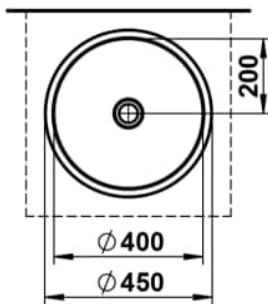

CLASSICS

Under-mounted washbasin, glazed steel, without tap bank, without tap hole, without overflow, including fixing set

DIMENSIONS

Length	526 mm
Width	290 mm
Height	143 mm

COLOUR AND FINISH

000 White

OPTIONS

112 - without tap hole, without overflow

Back glazed

Bowl length (mm) : 507

Bowl position : Central

Bowl width (mm) : 273

Fixing kit : Included

Glazed base

Installation type : Built-in / Under countertop

Internal Shape : 6 - Rectangular

Material : Glazed steel

Net weight (kg) : 3.8

Overflow type : Standard

Plug and Waste : Not included

Shape : Rectangular

Taphole configuration : No tapholes

Trap : Not included

Waste : Not included

Weight (Kg) : 3.8

Without overflow

TECHNICAL DRAWINGS

CLASSICS

The washbasins of the CLASSICS series combine iconic design with an emotional depth that shapes the space—clear, authentic, unmistakable. Every detail reflects a clear design intention: restrained, yet full of character.