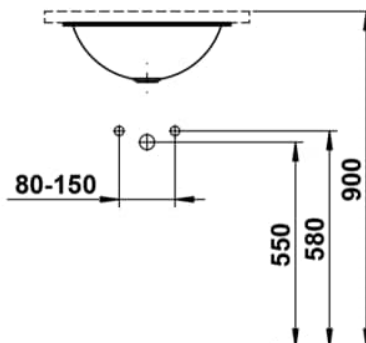

CLASSICS

Under-mounted washbasin, glazed steel, without tap bank, without tap hole, without overflow, including fixing set

DIMENSIONS

Length	526 mm
Width	290 mm
Height	143 mm

COLOUR AND FINISH

000 White

OPTIONS

112 - without tap hole, without overflow

Back glazed

Bowl length (mm) : 507

Bowl position : Central

Bowl width (mm) : 273

Fixing kit : Included

Glazed base

Installation type : Built-in / Under countertop

Internal Shape : 6 - Rectangular

Material : Glazed steel

Net weight (kg) : 3.8

Overflow type : Standard

Plug and Waste : Not included

Shape : Rectangular

Taphole configuration : No tapholes

Trap : Not included

Waste : Not included

Weight (Kg) : 3.8

Without overflow

TECHNICAL DRAWINGS

CLASSICS

The washbasins of the CLASSICS series combine iconic design with an emotional depth that shapes the space—clear, authentic, unmistakable. Every detail reflects a clear design intention: restrained, yet full of character.