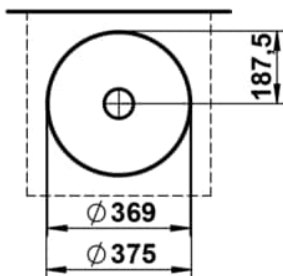

UNISONO

Washbasin bowl, glazed steel, without tap bank, without tap hole, without overflow, including fixing set, drain valve, black spacer ring

DIMENSIONS

| | |
|--------|--------|
| Length | 375 mm |
| Width | 375 mm |
| Height | 116 mm |

COLOUR AND FINISH

 B99 Bicolor, Matt Black/Glossy White

OPTIONS

112 - without tap hole, without overflow

Back glazed

Bowl length (mm) : 375

Bowl position : Central

Bowl width (mm) : 375

Fixing kit : Included

Glazed base

Installation type : Bowl / On countertop

Internal Shape : 1 - Round

Material : Glazed steel

Net weight (kg) : 4.9

Overflow type : Standard

Plug and Waste : Not included

Shape : Round

Taphole configuration : No tapholes

Trap : Not included

Waste : Not included

Weight (Kg) : 4.9

Without overflow

TECHNICAL DRAWINGS

UNISONO