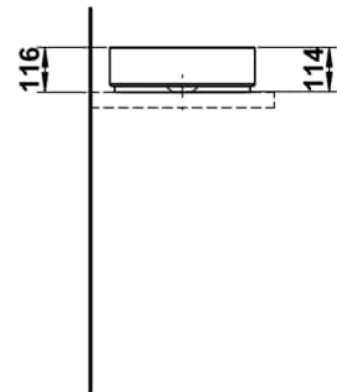

UNISONO

Washbasin bowl, glazed steel, without tap bank, without tap hole, without overflow, including fixing set, drain valve, black spacer ring

DIMENSIONS

| | |
|--------|--------|
| Length | 375 mm |
| Width | 375 mm |
| Height | 116 mm |

COLOUR AND FINISH

 B99 Bicolor, Matt Black/Glossy White

OPTIONS

112 - without tap hole, without overflow

Back glazed

Bowl length (mm) : 375

Bowl position : Central

Bowl width (mm) : 375

Fixing kit : Included

Glazed base

Installation type : Bowl / On countertop

Internal Shape : 1 - Round

Material : Glazed steel

Net weight (kg) : 4.9

Overflow type : Standard

Plug and Waste : Not included

Shape : Round

Taphole configuration : No tapholes

Trap : Not included

Waste : Not included

Weight (Kg) : 4.9

Without overflow

TECHNICAL DRAWINGS

UNISONO