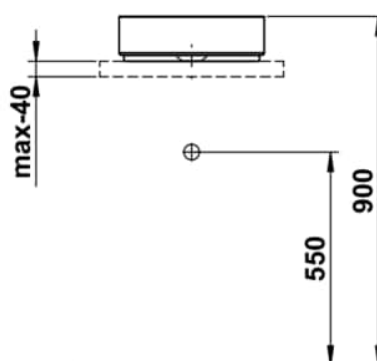

UNISONO

Washbasin bowl, glazed steel, without tap bank, without tap hole, without overflow, including fixing set, drain valve, black spacer ring

DIMENSIONS

| | |
|--------|--------|
| Length | 375 mm |
| Width | 375 mm |
| Height | 116 mm |

COLOUR AND FINISH

 B99 Bicolor, Matt Black/Glossy White

OPTIONS

112 - without tap hole, without overflow

Back glazed

Bowl length (mm) : 375

Bowl position : Central

Bowl width (mm) : 375

Fixing kit : Included

Glazed base

Installation type : Bowl / On countertop

Internal Shape : 1 - Round

Material : Glazed steel

Net weight (kg) : 4.9

Overflow type : Standard

Plug and Waste : Not included

Shape : Round

Taphole configuration : No tapholes

Trap : Not included

Waste : Not included

Weight (Kg) : 4.9

Without overflow

TECHNICAL DRAWINGS

UNISONO